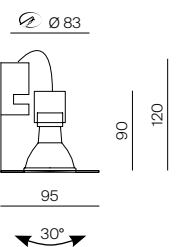

54537	Bianco / White	III	GU5,3 12V~ Max.50W	16,62
54539	Bianco / White	II	GU10 230V 50/60Hz~ Max.50W	16,62
54546	Nero / Black	II	GU10 230V 50/60Hz~ Max.50W	16,62