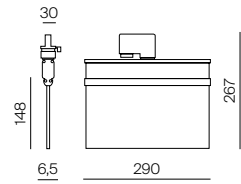

60090
60091
60092