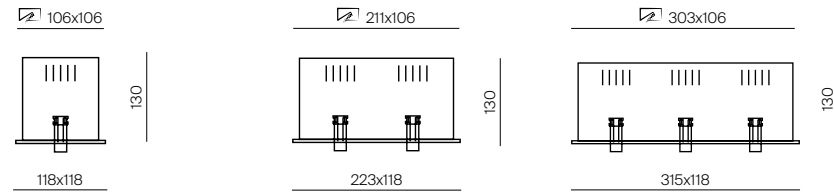

FRAME

Lampadina esclusa / Bulb not included

LED HALO IP20 12V AC 230V 50/60Hz CE

53421
53421/GU10
53426/GU10

53423
53423/GU10
53427/GU10

53425
53425/GU10
53428/GU10

Code	Finishing	Class	Base	Price €
53421	Bianco / White	III	GU5,3 12V~ Max.50W	28,86
53421/GU10	Bianco / White	III	GU10 230V 50/60Hz~ Max.50W	28,86
53426/GU10	Nero / Black	III	GU10 230V 50/60Hz~ Max.50W	28,86
53423	Bianco / White	III	GU5,3 12V~ Max.2x50W	47,06
53423/GU10	Bianco / White	III	GU10 230V 50/60Hz~ Max.2x50W	47,06
53427/GU10	Nero / Black	III	GU10 230V 50/60Hz~ Max.2x50W	47,06
53425	Bianco / White	III	GU5,3 12V~ Max.3x50W	65,27
53425/GU10	Bianco / White	III	GU10 230V 50/60Hz~ Max.3x50W	65,27
53428/GU10	Nero / Black	III	GU10 230V 50/60Hz~ Max.3x50W	65,27