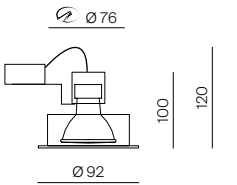

Code	Finishing	Base	Price €
54511	Bianco / White	GU10 230V 50/60Hz	14,71
54541	Nero / Black	GU10 230V 50/60Hz	14,71