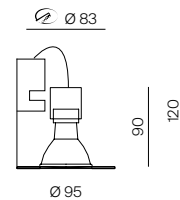

DEEP

Lampadina esclusa / Bulb not included