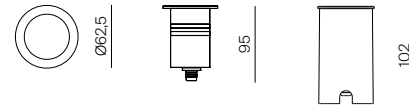

SCORPIO_XS

Code	Finishing	Beam	Watt	Kelvin	LED	Lumen	CRI	PF	Price €
40260	Inox	25°	3W	3000K	COB Edison	210	>80	0,5	45,60
40261	Inox	25°	3W	5000K	COB Edison	230	>80	0,5	45,60