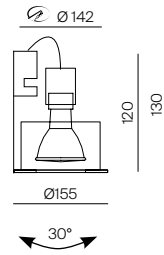

DEEP 111 ZERO

Lampadina esclusa / Bulb not included

Code	Finishing	Class	Base	Price €
58302	Bianco / White	III	G53 12V~ Max.75W	25,31
58306	Bianco / White	II	GU10 230V 50/60Hz~ Max.50W	25,31
58353	Nero / Black	II	GU10 230V 50/60Hz~ Max.50W	25,31