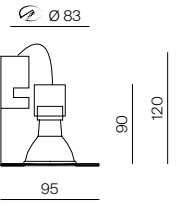

Code	Finishing	Class	Base	Price €
54013	Bianco / White	III	GU5,3 12V~ Max.50W	15,67
54015	Bianco / White	II	GU10 230V 50/60Hz~ Max.50W	15,67

54533	Bianco / White	III	GU5,3 12V~ Max.50W	15,67
54535	Bianco / White	II	GU10 230V 50/60Hz~ Max.50W	15,67