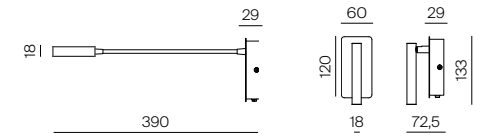

DUMBO

42619
42620

42621
42622

Code	Finishing	Watt	Kelvin	LED	Lumen	CRI	PF	Driver	Price €
42619	Nero / Black	3W	3000K	Seoul	150	>80	>0,5	700mA 6V	51,20
42620	Cromo / Chrome	3W	3000K	Seoul	150	>80	>0,5	700mA 6V	54,40
42621	Nero / Black	3W	3000K	Seoul	150	>80	>0,5	700mA 6V	44,80
42622	Cromo / Chrome	3W	3000K	Seoul	150	>80	>0,5	700mA 6V	48,00