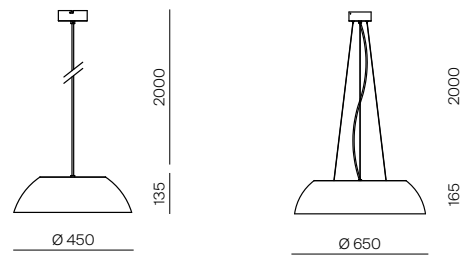

SOLARIS

42615
42616

42617
42618

Code	Finishing	Watt	Kelvin	LED	Lumen	CRI	PF	Driver	Price €
42615	Bianco-argento/White-silver	24W	3000K	Sanan	1680	>80	>0,5	700mA 33V	175,20
42616	Nero-oro/Black-gold	24W	3000K	Sanan	1680	>80	>0,5	700mA 33V	175,20
42617	Bianco-argento/White-silver	40W	3000K	Sanan	3000	>80	0,9	700mA 60V	343,20
42618	Nero-oro/Black-gold	40W	3000K	Sanan	3000	>80	0,9	700mA 60V	343,20