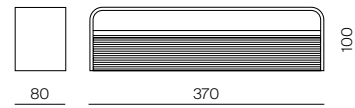

30377	Bianco / White	12W	3000K	Sanan	1080	>80	0,5	300mA 39V	109,65