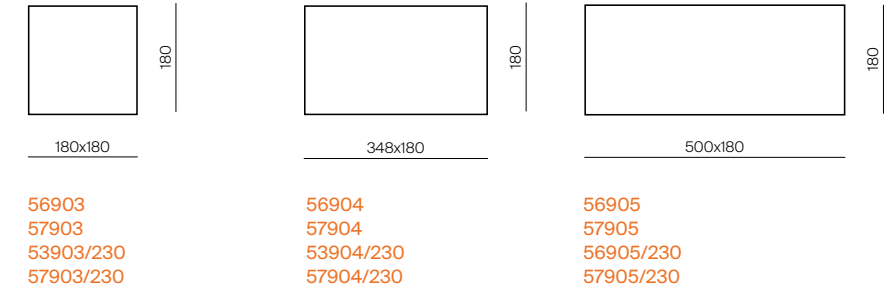

CONTAINER 111

Lampadina esclusa / Bulb not included

Code	Finishing	Class	Base	Price €
56903	Interno nero / Inside black	⬢ III	G53 12V~ Max.75W	145,48
57903	Interno bianco / inside white	⬢ III	G53 12V~ Max.75W	145,48
53903/230	Interno nero / Inside black	⊕	GU10 230V 50/60Hz~ Max.50W	125,80
57903/230	Interno bianco / inside white	⊕	GU10 230V 50/60Hz~ Max.50W	125,80
56904	Interno nero / Inside black	⬢ III	G53 12V~ Max.2x75W	181,63
57904	Interno bianco / inside white	⬢ III	G53 12V~ Max.2x75W	181,63
56904/230	Interno nero / Inside black	⊕	GU10 230V 50/60Hz~ Max.2x50W	157,08
57904/230	Interno bianco / inside white	⊕	GU10 230V 50/60Hz~ Max.2x50W	157,08
56905	Interno nero / Inside black	⬢ III	G53 12V~ Max.3x75W	240,08
57905	Interno bianco / inside white	⬢ III	G53 12V~ Max.3x75W	240,08
56905/230	Interno nero / Inside black	⊕	GU10 230V 50/60Hz~ 3xMax.50W	200,81
57905/230	Interno bianco / inside white	⊕	GU10 230V 50/60Hz~ 3xMax.50W	200,81