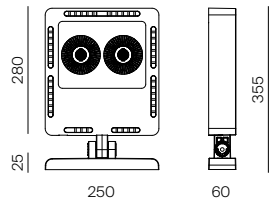

Code	Finishing	Beam	Watt	Kelvin	LED	Lumen	CRI	PF	Driver	Price €
40536	Bianco/White	60°	100W	3000K	CREE	8700	>80	>0.9	230V 50/60Hz	362,25
40538	Nero/Black	60°	100W	3000K	CREE	8700	>80	>0.9	230V 50/60Hz	362,25
40537	Bianco/White	60°	100W	4000K	CREE	1000	>80	>0.9	230V 50/60Hz	362,25
40539	Nero/Black	60°	100W	4000K	CREE	1000	>80	>0.9	230V 50/60Hz	362,25
40853	Bianco/White	38°	100W	3000K	CREE	8700	>80	>0.9	230V 50/60Hz	362,25
40854	Nero/Black	38°	100W	3000K	CREE	8700	>80	>0.9	230V 50/60Hz	362,25