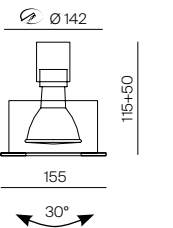

58342	Bianco / White	III	G53 12V~ Max.75W	31,99
58346	Bianco / White	II	GU10 230V 50/60Hz~ Max.50W	31,99
58356	Nero / Black	II	GU10 230V 50/60Hz~ Max.50W	31,99