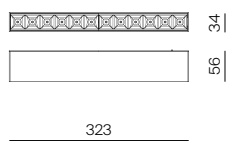

41121
41124

41119	Nero/Black	34°	3x1W	3000K	OSRAM	255	>90	>0,5	Magnetic track	40,00
41122	Bianco/White	34°	3x1W	3000K	OSRAM	255	>90	>0,5	Magnetic track	40,00
41120	Nero/Black	34°	6x1W	3000K	OSRAM	510	>90	>0,5	Magnetic track	56,00
41123	Bianco/White	34°	6x1W	3000K	OSRAM	510	>90	>0,5	Magnetic track	56,00
41121	Nero/Black	34°	12x1W	3000K	OSRAM	1020	>90	>0,5	Magnetic track	99,00
41124	Bianco/White	34°	12x1W	3000K	OSRAM	1020	>90	>0,5	Magnetic track	99,00
41199	Nero/Black	34°	3x1W	4000K	OSRAM	255	>90	>0,5	Magnetic track	40,00
41202	Bianco/White	34°	3x1W	4000K	OSRAM	255	>90	>0,5	Magnetic track	40,00