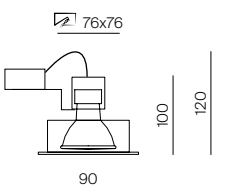

54527	Bianco / White	GU10 230V 50/60Hz	14,71
54542	Nero / Black	GU10 230V 50/60Hz	14,71