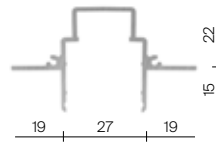

LINE_DEEP INCASSO

Code	Finishing	Description	Price €
11910	Bianco/White	Profilo 2 mt / Profile 2 mt	27,20