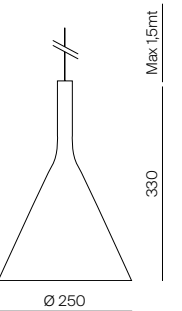

BELLS L

Code	Finishing	Beam	Watt	Kelvin	LED	Lumen	CRI	PF	Driver	Price €
30360	Bianco/White	80°	15W	3000K	Sanan	1100	>80	>0,5	400mA 45V	138,65
30361	Nero-oro/Black-gold	80°	15W	3000K	Sanan	1100	>80	>0,5	400mA 45V	138,65