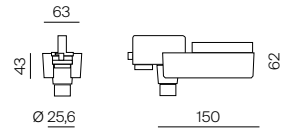

Code	Finishing	Watt	Description	Price €	Code	Finishing	Watt	Description	Price €
60093	Grigio/Grey	3,6W	Apparecchio da binario per targa di segnalazione da personalizzare - LED 3,6W Track fitting LED 3,6W for signs to be personalized	97,28	60090	Grigio/Grey	3W	Lampada emergenza 3W per binari, autonomia 3 H/ Emergency track lamp 3W, 3 Hours autonomy	132,98
60094	Nero/Black	3,6W			60091	Nero/Black	3W		
60095	Bianco/White	3,6W			60092	Bianco/White	3W		

Code	Finishing	Description	Price €
60128	Bianco/White	TRACK_COVER profilo 2mt/TRACK_COVER profile 2mt	54,01
60131	Nero/Black	TRACK_COVER profilo 2mt/TRACK_COVER profile 2mt	54,01
60129	Bianco/White	TRACK_COVER profilo 3mt/TRACK_COVER profile 3mt	78,87
60132	Nero/Black	TRACK_COVER profilo 3mt/TRACK_COVER profile 3mt	78,87