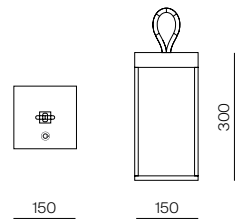

DIOGENE

Code	Finishing	Beam	Watt	Kelvin	LED	Lumen	CRI	Price €
42720	Antracite/Anthracite	2.2W	DC 3.7V	3000K	SMD	200	>80	99,00
42721	Bianco/White	2.2W	DC 3.7V	3000K	SMD	200	>80	99,00
42722	Nero/Black	2.2W	DC 3.7V	3000K	SMD	200	>80	99,00
42723	Corten	2.2W	DC 3.7V	3000K	SMD	200	>80	99,00

TWIGGY

Code	Finishing	Beam	Watt	Kelvin	LED	Lumen	CRI	Price €
42712	Antracite/Anthracite	2.2W	DC 3.7V	3000K	SMD	150	>80	81,00
42713	Bianco/White	2.2W	DC 3.7V	3000K	SMD	150	>80	81,00
42714	Nero/Black	2.2W	DC 3.7V	3000K	SMD	150	>80	81,00
42715	Corten	2.2W	DC 3.7V	3000K	SMD	150	>80	81,00
42716	Giallo/Yellow	2.2W	DC 3.7V	3000K	SMD	150	>80	81,00
42717	Arancio/Orange	2.2W	DC 3.7V	3000K	SMD	150	>80	81,00
42718	Verde Salvia/Green Sage	2.2W	DC 3.7V	3000K	SMD	150	>80	81,00
42719	Blue Avio/Blue	2.2W	DC 3.7V	3000K	SMD	150	>80	81,00

DIOGENE L

Code	Finishing	Beam	Watt	Kelvin	LED	Lumen	CRI	Price €
42724	Antracite/Anthracite	2.2W	DC 3.7V	3000K	SMD	200	>80	108,00
42725	Bianco/White	2.2W	DC 3.7V	3000K	SMD	200	>80	108,00
42726	Nero/Black	2.2W	DC 3.7V	3000K	SMD	200	>80	108,00
42727	Corten	2.2W	DC 3.7V	3000K	SMD	200	>80	108,00