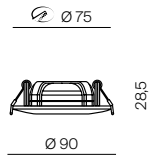

ACQUA_SMD

Code	Finishing	Beam	Watt	Kelvin	LED	Lumen	CRI	PF	Price €
40429	Bianco / White	110°	6W	3000K	Cree	400	>80	>0,5	17,85