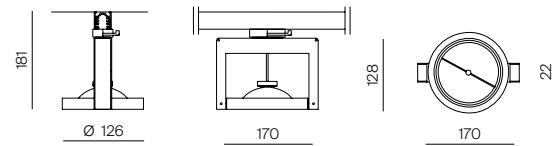

ORBIT

Lampadina esclusa / Bulb not included

Code	Finishing	Base	Application	Price €
53840	Bianco/White	GU10 230V 50/60Hz	Track	60,75
53841	Nero/Black	GU10 230V 50/60Hz	Track	60,75