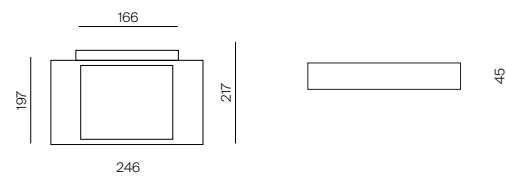

Code	Finishing	Beam	Watt	Kelvin	LED	Lumen	CRI	PF	Price €
40315	Bianco/White	Adj	3+3W	3000K	Cree	600	80	0,5	74,76
40317	Grigio/Grey	Adj	3+3W	5000K	Cree	600	80	0,5	74,76
40316	Bianco/White	Adj	3+3W	5000K	Cree	600	80	0,5	74,76

Code	Finishing	Watt	Kelvin	LED	Lumen	CRI	PF	Price €
40229	Grigio / Grey	10W	3000K	SMD Edison	850	>80	0,7	78,62
40230	Bianco / White	10W	5000K	SMD Edison	900	>80	0,7	78,62
40231	Grigio / Grey	10W	5000K	SMD Edison	900	>80	0,7	78,62

ACCENTO

Code	Finishing	Beam	Watt	Kelvin	LED	Lumen	CRI	PF	Driver	Price €
43156	Antracite/Anthracite	90°	30W	3000K	Edison	2800	>80	0,94	700mA 62V	119,20
43157	Antracite/Anthracite	90°	30W	5000K	Edison	2800	>80	0,94	700mA 62V	119,20
43158	Bianco / White	90°	30W	3000K	Edison	2800	>80	0,94	700mA 62V	119,20
43159	Bianco / White	90°	30W	5000K	Edison	2800	>80	0,94	700mA 62V	119,20