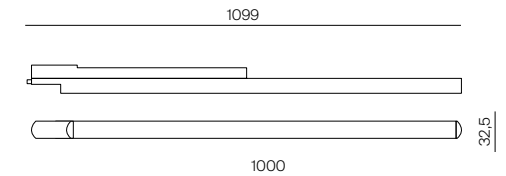

TRACKLINE

Code	Finishing	Beam	Watt	Kelvin	LED	Lumen	CRI	PF	Driver	Price €
41107	Bianco/White	120°	30W	3000K	Samsung	2500	>80	0,9	Track	128,00
41108	Nero/Black	120°	30W	3000K	Samsung	2500	>80	0,9	Track	128,00