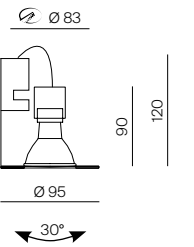

# DEEP

Lampadina esclusa / Bulb not included

Code	Finishing	Class	Base	Price €
54013	Bianco / White	III	GU5,3 12V~ Max.50W	15,67
54015	Bianco / White	II	GU10 230V 50/60Hz~ Max.50W	15,67

54533	Bianco / White	III	GU5,3 12V~ Max.50W	15,67
54535	Bianco / White	II	GU10 230V 50/60Hz~ Max.50W	15,67