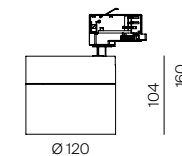

UNICO AR111

Lampadina esclusa / Bulb not included

Code	Finishing	Base	Application	Price €
40754	Bianco/White	GU10 230V 50/60Hz	Track	56,90
40755	Nero/Black	GU10 230V 50/60Hz	Track	56,90