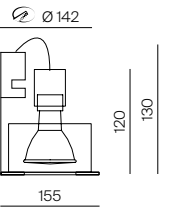

Code	Finishing	Class	Base	Price €
58318	Bianco / White	III	G53 12V~ Max.75W	26,27
58322	Bianco / White	II	GU10 230V 50/60Hz~ Max.50W	26,27

58326	Bianco / White	III	G53 12V~ Max.75W	27,23
58330	Bianco / White	II	GU10 230V 50/60Hz~ Max.50W	27,23