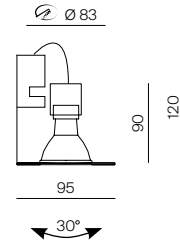

54529	Bianco / White	III	GU5,3 12V~ Max.50W	13,37
54531	Bianco / White	II	GU10 230V 50/60Hz~ Max.50W	13,37
54544	Nero / Black	II	GU10 230V 50/60Hz~ Max.50W	13,37