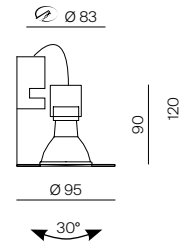

DEEP ZERO

Lampadina esclusa / Bulb not included

Code	Finishing	Class	Base	Price €
54517	Bianco / White	III	GU5,3 12V~ Max.50W	13,37
54519	Bianco / White	II	GU10 230V 50/60Hz~ Max.50W	13,37
54543	Nero / Black	II	GU10 230V 50/60Hz~ Max.50W	13,37