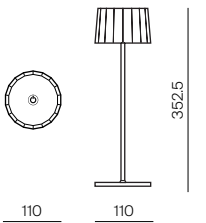

DIOGENE

Code	Finishing	Beam	Watt	Kelvin	LED	Lumen	CRI	Price €
42720	Antracite/Anthracite	2.2W	DC 3.7V	3000K	SMD	200	>80	99,00
42721	Bianco/White	2.2W	DC 3.7V	3000K	SMD	200	>80	99,00
42722	Nero/Black	2.2W	DC 3.7V	3000K	SMD	200	>80	99,00
42723	Corten	2.2W	DC 3.7V	3000K	SMD	200	>80	99,00

TWIGGY

Code	Finishing	Beam	Watt	Kelvin	LED	Lumen	CRI	Price €
42712	Antracite/Anthracite	2.2W	DC 3.7V	3000K	SMD	150	>80	81,00
42713	Bianco/White	2.2W	DC 3.7V	3000K	SMD	150	>80	81,00
42714	Nero/Black	2.2W	DC 3.7V	3000K	SMD	150	>80	81,00
42715	Corten	2.2W	DC 3.7V	3000K	SMD	150	>80	81,00
42716	Giallo/Yellow	2.2W	DC 3.7V	3000K	SMD	150	>80	81,00
42717	Arancio/Orange	2.2W	DC 3.7V	3000K	SMD	150	>80	81,00
42718	Verde Salvia/Green Sage	2.2W	DC 3.7V	3000K	SMD	150	>80	81,00
42719	Blue Avio/Blue	2.2W	DC 3.7V	3000K	SMD	150	>80	81,00

DIOGENE L

Code	Finishing	Beam	Watt	Kelvin	LED	Lumen	CRI	Price €
42724	Antracite/Anthracite	2.2W	DC 3.7V	3000K	SMD	200	>80	108,00
42725	Bianco/White	2.2W	DC 3.7V	3000K	SMD	200	>80	108,00
42726	Nero/Black	2.2W	DC 3.7V	3000K	SMD	200	>80	108,00
42727	Corten	2.2W	DC 3.7V	3000K	SMD	200	>80	108,00