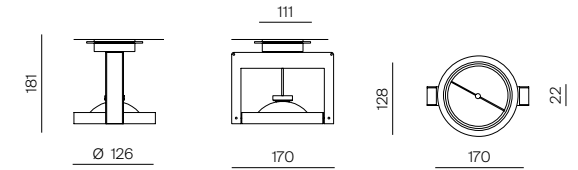

Code	Finishing	Base	Application	Price €
53842	Bianco/White	GU10 230V 50/60Hz	Ceiling/wall	69,30
53843	Nero/Black	GU10 230V 50/60Hz	Ceiling/wall	69,30