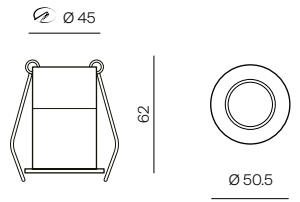

PUNTO L

Code	Finishing	Reflector	Beam	Watt	Kelvin	LED	Lumen	CRI	Price €
42694	Bianco/White	Bianco/White	30°	6W	3000K	Citizen	400	90	39,40
42695	Bianco/White	Argento/Silver	30°	6W	3000K	Citizen	400	90	39,40
42696	Bianco/White	Oro/Gold	30°	6W	3000K	Citizen	400	90	39,40
42697	Bianco/White	Nero/Black	30°	6W	3000K	Citizen	400	90	39,40
42701	Nero/Black	Bianco/White	30°	6W	3000K	Citizen	400	90	39,40
42699	Nero/Black	Argento/Silver	30°	6W	3000K	Citizen	400	90	39,40
42700	Nero/Black	Oro/Gold	30°	6W	3000K	Citizen	400	90	39,40
42698	Nero/Black	Nero/Black	30°	6W	3000K	Citizen	400	90	39,40

Driver

Code	Voltage	Current	Beam	Dimmable	Price €
42704	13-26V	350mA	0.95	TRIAC	13,90
42705	9-18V	350mA	0.95	No	9,60