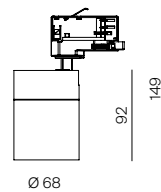

UNICO DICRO

Lampadina esclusa / Bulb not included

Code	Finishing	Base	Application	Price €
40758	Bianco/White	GU10 230V 50/60Hz	Track	42,50
40759	Nero/Black	GU10 230V 50/60Hz	Track	42,50