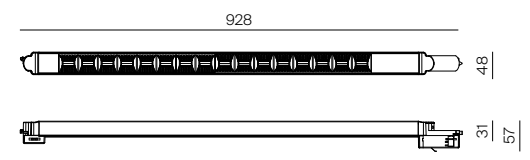

STREAMLIGHT