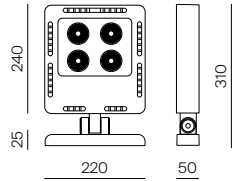

Code	Finishing	Watt	Kelvin	LED	Lumen	CRI	PF	Price €
43153	Antracite / Anthracite	7W	5000K	Edison	420	>80	0,91	63,20
43154	Bianco / White	7W	3000K	Edison	420	>80	0,91	63,20
43155	Bianco / White	7W	5000K	Edison	420	>80	0,91	63,20