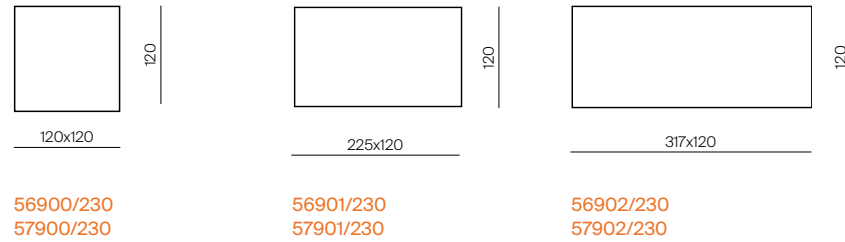

CONTAINER

Lampadina esclusa / Bulb not included

Code	Finishing	Class	Base	Price €
56900/230	Interno nero / Inside black	⊕	GU10 230V 50/60Hz~ Max.50W	104,42
57900/230	Interno bianco / inside white	⊕	GU10 230V 50/60Hz~ Max.50W	104,42
56901/230	Interno nero / Inside black	⊕	GU10 230V 50/60Hz~ Max.2x50W	141,91
57901/230	Interno bianco / inside white	⊕	GU10 230V 50/60Hz~ Max.2x50W	141,91
56902/230	Interno nero / Inside black	⊕	GU10 230V 50/60Hz~ Max.3x50W	161,54
57902/230	Interno bianco / inside white	⊕	GU10 230V 50/60Hz~ Max.3x50W	161,54