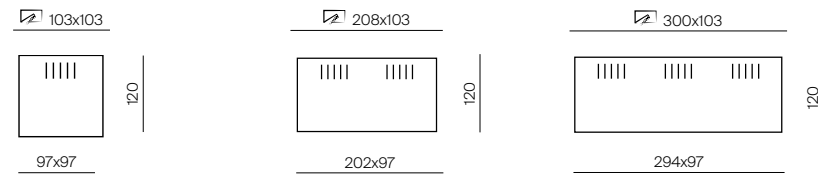

FRAMELESS

Lampadina esclusa / Bulb not included

53448/B
53448
53448B/GU10
53448/GU10

53449/B
53449
53449B/GU10
53449/GU10

53450/B
53450
53450B/GU10
53450/GU10

Code	Finishing	Class	Base	Price €
53448/B	Bianco / White	III	GU5,3 12V~ Max.50W	32,49
53448	Nero / Black	III	GU5,3 12V~ Max.50W	32,49
53448B/GU10	Bianco / White	III	GU10 230V 50/60Hz~ Max.50W	32,49
53448/GU10	Nero / Black	III	GU10 230V 50/60Hz~ Max.50W	32,49
53449/B	Bianco / White	III	GU5,3 12V~ Max.2x50W	49,75
53449	Nero / Black	III	GU5,3 12V~ Max.2x50W	49,75
53449B/GU10	Bianco / White	III	GU10 230V 50/60Hz~ Max.2x50W	49,75
53449/GU10	Nero / Black	III	GU10 230V 50/60Hz~ Max.2x50W	49,75
53450/B	Bianco / White	III	GU5,3 12V~ Max.3x50W	68,09
53450	Nero / Black	III	GU5,3 12V~ Max.3x50W	68,09
53450B/GU10	Bianco / White	III	GU10 230V 50/60Hz~ Max.3x50W	68,09
53450/GU10	Nero / Black	III	GU10 230V 50/60Hz~ Max.3x50W	68,09