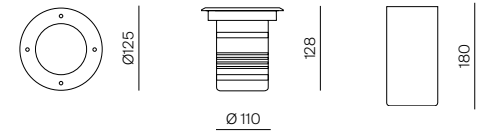

Code	Finishing	Beam	Watt	Kelvin	LED	Lumen	CRI	PF	Price €
40250	Inox	35°	10W	3000K	COB Edison	900	>80	0,7	113,57
40251	Inox	35°	10W	5000K	COB Edison	950	>80	0,7	113,57