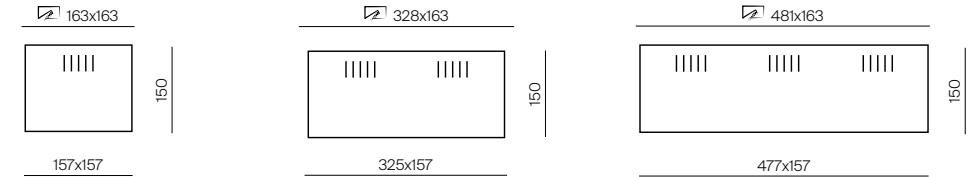

FRAMELESS 111

Lampadina esclusa / Bulb not included

53454/B
53454
53454B/GU10
53454/GU10

53455/B
53455
53455B/GU10
53455/GU10

53456/B
53456
53456B/GU10
53456/GU10

Code	Finishing	Class	Base	Price €
53454/B	Bianco / White	III	G53 12V~ Max.100W	42,77
53454	Nero / Black	III	G53 12V~ Max.100W	42,77
53454B/GU10	Bianco / White	III	GU10 230V 50/60Hz~ Max.50W	42,77
53454/GU10	Nero / Black	III	GU10 230V 50/60Hz~ Max.50W	42,77
53455/B	Bianco / White	III	G53 12V~ Max.2x100W	68,65
53455	Nero / Black	III	G53 12V~ Max.2x100W	68,65
53455B/GU10	Bianco / White	III	GU10 230V 50/60Hz~ Max.2x50W	68,65
53455/GU10	Nero / Black	III	GU10 230V 50/60Hz~ Max.2x50W	68,65
53456/B	Bianco / White	III	G53 12V~ Max.3x100W	90,58
53456	Nero / Black	III	G53 12V~ Max.3x100W	90,58
53456B/GU10	Bianco / White	III	GU10 230V 50/60Hz~ Max.3x50W	90,58
53456/GU10	Nero / Black	III	GU10 230V 50/60Hz~ Max.3x50W	90,58