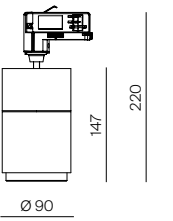

Code	Finishing	Beam	Watt	Kelvin	LED	Lumen	CRI	PF	Driver	Price €
40651	Bianco/White	60°	18W	3000K	CREE/PHILIPS	2000	>80	0,9	550mA/33V	98,00
40655	Nero/Black	60°	18W	3000K	CREE/PHILIPS	2000	>80	0,9	550mA/33V	98,00
40653	Bianco/White	60°	18W	4000K	CREE/PHILIPS	2000	>80	0,9	550mA/33V	98,00
40657	Nero/Black	60°	18W	4000K	CREE/PHILIPS	2000	>80	0,9	550mA/33V	98,00
40692	Bianco/White	40°	18W	3000K	CREE/PHILIPS	2000	>80	0,9	550mA/33V	98,00
40696	Nero/Black	40°	18W	3000K	CREE/PHILIPS	2000	>80	0,9	550mA/33V	98,00
40694	Bianco/White	40°	18W	4000K	CREE/PHILIPS	2000	>80	0,9	550mA/33V	98,00
40698	Nero/Black	40°	18W	4000K	CREE/PHILIPS	2000	>80	0,9	550mA/33V	98,00
40659	Bianco/White	24°	18W	3000K	CREE/PHILIPS	2000	>80	0,9	550mA/33V	98,00
40664	Nero/Black	24°	18W	3000K	CREE/PHILIPS	2000	>80	0,9	550mA/33V	98,00
40662	Bianco/White	24°	18W	4000K	CREE/PHILIPS	2000	>80	0,9	550mA/33V	98,00
40666	Nero/Black	24°	18W	4000K	CREE/PHILIPS	2000	>80	0,9	550mA/33V	98,00