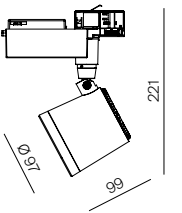

Code	Finishing	Beam	Watt	Kelvin	LED	Lumen	CRI	PF	Driver	Price €
40702	Bianco/White	40°	13+28	3000	CREE/PHILIPS	1260+2500	>80	0,9	350+800mA/36V	96,00
40703	Nero/Black	40°	13+28	3000	CREE/PHILIPS	1260+2500	>80	0,9	350+800mA/36V	96,00
40704	Bianco/White	40°	13+28	4000	CREE/PHILIPS	1260+2500	>80	0,9	350+800mA/36V	96,00
40705	Nero/Black	40°	13+28	4000	CREE/PHILIPS	1260+2500	>80	0,9	350+800mA/36V	96,00