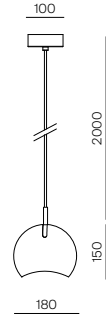

REGOLO

Code	Finishing	Watt	Kelvin	LED	Lumen	CRI	PF	Driver	Price €
42604	Bianco / White	10W	3000K	Sanan	650	80	>0,5	300mA 45V	79,20
42603	Nero / Black	10W	3000K	Sanan	650	80	>0,5	300mA 45V	79,20
42605	Rame / Copper	10W	3000K	Sanan	650	80	>0,5	300mA 45V	95,20
42606	Cromo / Chrome	10W	3000K	Sanan	650	80	>0,5	300mA 45V	95,20
42607	Acciaio spazzolato/Brushed steel	10W	3000K	Sanan	650	80	>0,5	300mA 45V	95,20
42608	Rame spazzolato/Brushed copper	10W	3000K	Sanan	650	80	>0,5	300mA 45V	95,20