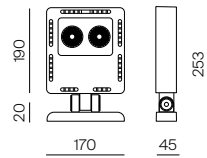

SABRE

Code	Finishing	Beam	Watt	Kelvin	LED	Lumen	CRI	PF	Driver	Price €
40421	Bianco/White	60°	25W	3000K	CREE	2200	>80	>0.9	230V 50/60Hz	150,45
40422	Nero/Black	60°	25W	3000K	CREE	2200	>80	>0.9	230V 50/60Hz	150,45
40425	Bianco/White	60°	25W	4000K	CREE	2500	>80	>0.9	230V 50/60Hz	150,45
40426	Nero/Black	60°	25W	4000K	CREE	2500	>80	>0.9	230V 50/60Hz	150,45
40845	Bianco/White	40°	25W	3000K	CREE	2200	>80	>0.9	230V 50/60Hz	150,45
40846	Nero/Black	40°	25W	3000K	CREE	2200	>80	>0.9	230V 50/60Hz	150,45
40847	Bianco/White	40°	25W	4000K	CREE	2500	>80	>0.9	230V 50/60Hz	150,45
40848	Nero/Black	40°	25W	4000K	CREE	2500	>80	>0.9	230V 50/60Hz	150,45
40857	Bianco/White	15°	25W	3000K	CREE	2200	>80	>0.9	230V 50/60Hz	150,45
40858	Nero/Black	15°	25W	3000K	CREE	2200	>80	>0.9	230V 50/60Hz	150,45
40859	Bianco/White	15°	25W	4000K	CREE	2500	>80	>0.9	230V 50/60Hz	150,45
40860	Nero/Black	15°	25W	4000K	CREE	2500	>80	>0.9	230V 50/60Hz	150,45

Code	Finishing	Beam	Watt	Kelvin	LED	Lumen	CRI	PF	Driver	Price €
40423	Bianco/White	60°	45W	3000K	CREE	4100	>80	>0.9	230V 50/60Hz	226,10
40424	Nero/Black	60°	45W	3000K	CREE	4100	>80	>0.9	230V 50/60Hz	226,10
40427	Bianco/White	60°	45W	4000K	CREE	4500	>80	>0.9	230V 50/60Hz	226,10
40428	Nero/Black	60°	45W	4000K	CREE	4500	>80	>0.9	230V 50/60Hz	226,10
40849	Bianco/White	40°	45W	3000K	CREE	4100	>80	>0.9	230V 50/60Hz	226,10
40850	Nero/Black	40°	45W	3000K	CREE	4100	>80	>0.9	230V 50/60Hz	226,10
40851	Bianco/White	40°	45W	4000K	CREE	4500	>80	>0.9	230V 50/60Hz	226,10
40852	Nero/Black	40°	45W	4000K	CREE	4500	>80	>0.9	230V 50/60Hz	226,10
40861	Bianco/White	15°	45W	3000K	CREE	4100	>80	>0.9	230V 50/60Hz	226,10
40862	Nero/Black	15°	45W	3000K	CREE	4100	>80	>0.9	230V 50/60Hz	226,10
40863	Bianco/White	15°	45W	4000K	CREE	4500	>80	>0.9	230V 50/60Hz	226,10
40864	Nero/Black	15°	45W	4000K	CREE	4500	>80	>0.9	230V 50/60Hz	226,10