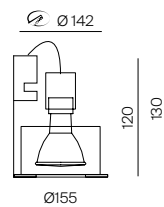

DEEP 111

Lampadina esclusa / Bulb not included