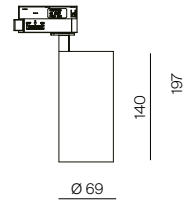

Code	Finishing	Beam	Watt	Kelvin	LED	Lumen	CRI	PF	Driver	Price €
41666	Bianco/white	55°	24W	3000K	Bridgelux	2300	>90	0.9	30-40V 600mA	65,50
41668	Nero/Black	55°	24W	3000K	Bridgelux	2300	>90	0.9	30-40V 600mA	65,50
41667	Bianco/white	55°	24W	4000K	Bridgelux	2680	>90	0.9	30-40V 600mA	65,50
41669	Nero/Black	55°	24W	4000K	Bridgelux	2680	>90	0.9	30-40V 600mA	65,50
41670	Bianco/white	38°	24W	3000K	Bridgelux	2300	>90	0.9	30-40V 600mA	65,50
41671	Nero/Black	38°	24W	3000K	Bridgelux	2300	>90	0.9	30-40V 600mA	65,50
41672	Bianco/white	38°	24W	4000K	Bridgelux	2680	>90	0.9	30-40V 600mA	65,50
41673	Nero/Black	38°	24W	4000K	Bridgelux	2680	>90	0.9	30-40V 600mA	65,50
41674	Bianco/white	24°	24W	3000K	Bridgelux	2300	>90	0.9	30-40V 600mA	65,50
41675	Nero/Black	24°	24W	3000K	Bridgelux	2300	>90	0.9	30-40V 600mA	65,50
41676	Bianco/white	24°	24W	4000K	Bridgelux	2680	>90	0.9	30-40V 600mA	65,50
41677	Nero/Black	24°	24W	4000K	Bridgelux	2680	>90	0.9	30-40V 600mA	65,50
41678	Bianco/white	15°	24W	3000K	Bridgelux	2300	>90	0.9	30-40V 600mA	65,50
41679	Nero/Black	15°	24W	3000K	Bridgelux	2300	>90	0.9	30-40V 600mA	65,50
41680	Bianco/white	15°	24W	4000K	Bridgelux	2680	>90	0.9	30-40V 600mA	65,50
41681	Nero/Black	15°	24W	4000K	Bridgelux	2680	>90	0.9	30-40V 600mA	65,50