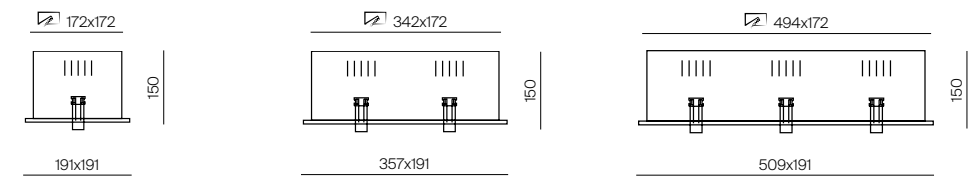

FRAME 111

Lampadina esclusa / Bulb not included

LED HALO IP20 12V AC 230V 50/60Hz CE

53433
53433/GU10
53429/GU10

53435
53435/GU10
53430/GU10

53437
53437/GU10
53431/GU10

Code	Finishing	Class	Base	Price €
53433	Bianco / White	III	G53 12V~ Max.100W	38,91
53433/GU10	Bianco / White	III	GU10 230V 50/60Hz~ Max.50W	38,91
53429/GU10	Nero / Black	III	GU10 230V 50/60Hz~ Max.50W	38,91
53435	Bianco / White	III	G53 12V~ Max.2x100W	64,29
53435/GU10	Bianco / White	III	GU10 230V 50/60Hz~ Max.2x50W	64,29
53430/GU10	Nero / Black	III	GU10 230V 50/60Hz~ Max.2x50W	64,29
53437	Bianco / White	III	G53 12V~ Max.3x100W	90,50
53437/GU10	Bianco / White	III	GU10 230V 50/60Hz~ Max.3x50W	90,50
53431/GU10	Nero / Black	III	GU10 230V 50/60Hz~ Max.3x50W	90,50