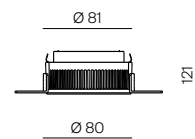

TOGO

Lampadina esclusa / Bulb not included