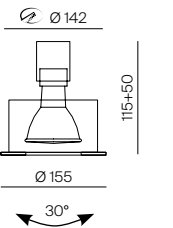

# DEEP 111

Lampadina esclusa / Bulb not included

Code	Finishing	Class	Base	Price €
58318	Bianco / White	III	G53 12V~ Max.75W	26,27
58322	Bianco / White	II	GU10 230V 50/60Hz~ Max.50W	26,27

58326	Bianco / White	III	G53 12V~ Max.75W	27,23
58330	Bianco / White	II	GU10 230V 50/60Hz~ Max.50W	27,23