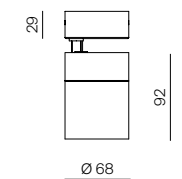

Code	Finishing	Beam	Watt	Kelvin	LED	Lumen	CRI	PF	Driver	Price €
40658	Nero/Black	60°	26W	4000K	CREE/PHILIPS	2700	>80	0,9	700mA/37V	114,00
40693	Bianco/White	40°	26W	3000K	CREE/PHILIPS	2700	>80	0,9	700mA/37V	114,00
40697	Nero/Black	40°	26W	3000K	CREE/PHILIPS	2700	>80	0,9	700mA/37V	114,00
40695	Bianco/White	40°	26W	4000K	CREE/PHILIPS	2700	>80	0,9	700mA/37V	114,00
40699	Nero/Black	40°	26W	4000K	CREE/PHILIPS	2700	>80	0,9	700mA/37V	114,00
40661	Bianco/White	24°	26W	3000K	CREE/PHILIPS	2700	>80	0,9	700mA/37V	114,00
40665	Nero/Black	24°	26W	3000K	CREE/PHILIPS	2700	>80	0,9	700mA/37V	114,00
40663	Bianco/White	24°	26W	4000K	CREE/PHILIPS	2700	>80	0,9	700mA/37V	114,00
40667	Nero/Black	24°	26W	4000K	CREE/PHILIPS	2700	>80	0,9	700mA/37V	114,00

Code	Finishing	Base	Application	Price €
40760	Bianco/White	GU10 230V 50/60Hz	Soffitto/Ceiling	51,00
40761	Nero/Black	GU10 230V 50/60Hz	Soffitto/Ceiling	51,00