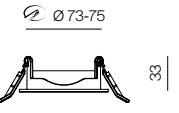

42652
42653