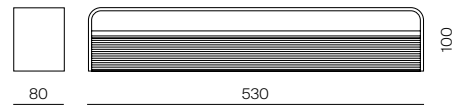

30376	Bianco / White	18W	3000K	Sanan	1620	>80	0,5	300mA 62V	143,65