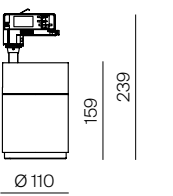

40652	Bianco/White	60°	26W	3000K	CREE/PHILIPS	2700	>80	0,9	700mA/37V	114,00
40656	Nero/Black	60°	26W	3000K	CREE/PHILIPS	2700	>80	0,9	700mA/37V	114,00
40654	Bianco/White	60°	26W	4000K	CREE/PHILIPS	2700	>80	0,9	700mA/37V	114,00