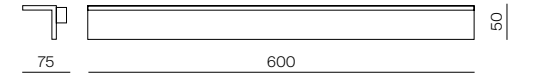

Code	Finishing	Watt	Kelvin	LED	Lumen	CRI	PF	Price €
30256	Bianco / White	8,4W	3000K	Epistar	550	>80	0,9	106,66