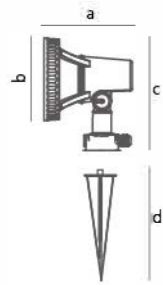

Proiettore E27 completo di lampada PAR IP65 3000K 40° o 115°  
Corpo in materiale plastico

E27 outdoor fitting with IP65 3000K PAR 40° or 115° included  
Plastic body

F

- APPARECCHIO COMPLETO DI LAMPADA IP65
- FITTING WITH IP65 BULB INCLUDED

| CODICE / CODE           | 41791            | 41792            |
|-------------------------|------------------|------------------|
| BEAM                    | 40°              | 115°             |
| COLORE / COLOUR         | nero/balck       | nero/balck       |
| COLORE LUCE / COLOR T   | 3000K            | 3000K            |
| LAMP                    | E27              | E27              |
| WATT                    | 6W               | 6W               |
| LUMEN Ø 360°            | 550              | 550              |
| LUMEN Ø 120°            |                  | 520              |
| LUMEN Ø 90°             | 530              |                  |
| SUPPLY                  | 220-240V 50/60Hz | 220-240V 50/60Hz |
| KG                      | 0.175            | 0.175            |
| PCS                     | 20               | 20               |
| DIMENSIONI / DIMENSIONS |                  |                  |
| a                       | 118              | 118              |
| b                       | 94               | 94               |
| c                       | 176              | 176              |
| d                       | 154              | 154              |