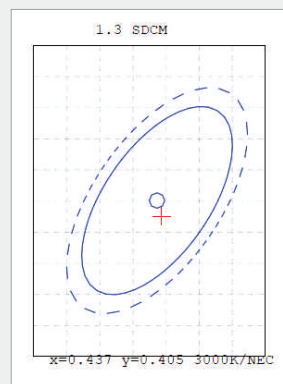

Specification

dimmable	NO
Energylabel from 2013	A+
Suitable for indoors	Yes
Application	general
Base	E14
Lamp shape	T28

Colour Temperature consistency (SDCM according to Mac Adam's ellipse)