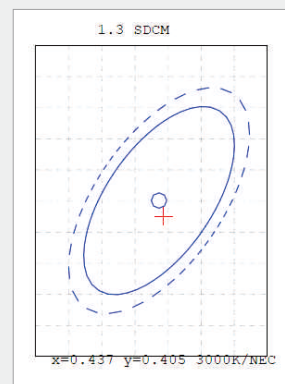

Specification

dimmable	NO
Energylabel from 2013	A+
Suitable for indoors	Yes
Application	general
Base	E27
Lamp shape	T28

Colour Temperature consistency (SDCM according to Mac Adam's ellipse)