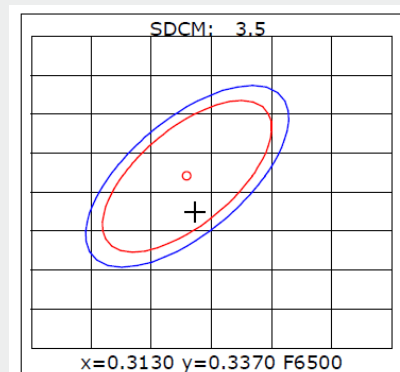

Light Application Parameters

Luminous flux	1680 lm
Luminous efficiency of lamp	93.33 lm/W
Colour temperature	6000 K
Colour rendering index Ra	>80
LLMF at the end of nominal life	0.55(20000H)
SDCM	3.5
Imax(cd)	283.9
Switching cycles	20.000
Life (Hrs)	20.000

Electrical Parameters

Lamp nominal wattage	18 W
Rated wattage	18.0 W
Nominal current (mA)	100 mA
Energy Consumption kWh / 1000h	18

Specification

dimnable	NO
Energylabel from 2013	A+
Suitable for indoors	YES
Application	general
Base	G13
Lamp shape	T8 tube

Colour Temperature consistency (SDCM according to Mac Adam's ellipse)

Peak of light intensity (max. cd)