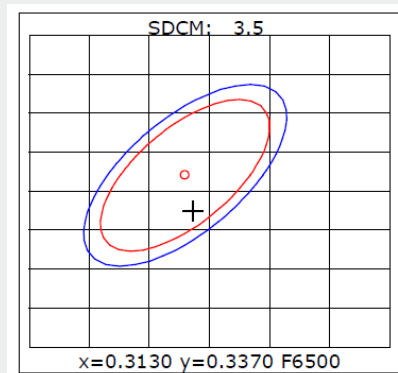

### Logistic Data

Code	21345
Product	T8 LED TUBE
Box quantity (pcs.)	1/25
EAN Box	8012878213453
Gross weight of box in kg	14.38KG
Weight of single lamp in kg	0.38kg
Length of box in m	1.59
Width of box in m	0.21
Height of box in m	0.205
ETIM class name	LED TUBE
Beam angle	270°
Brand of LED	EPISTAR
Power Factor	>0.9
Volt	220-240V

### Electrical Parameters

Lamp nominal wattage	25 W
Rated wattage	25.0 W
Nominal current (mA)	130 mA
Energy Consumption kWh / 1000h	25

Colour Temperature consistency (SDCM according to Mac Adam's ellipse)

### Light Application Parameters

Luminous flux	2520 lm
Luminous efficiency of lamp	100.8 lm/ W
Colour temperature	6000 K
Colour rendering index Ra	>80
LLMF at the end of nominal life	0.55(20000H)
SDCM	3.5
Imax(cd)	452.7
Switching cycles	20.000
Life (Hrs)	20.000