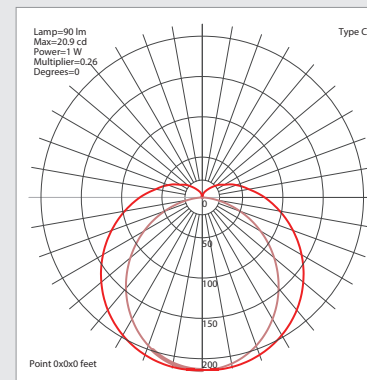

STD TUBO LED

Logistic Data

Code	21354
Product	STD TUBO LED
Box quantity (pcs.)	40
EAN Box	8012878213545
Gross weight of box in kg	3.8
Weight of single lamp in kg	0.07
Length of box in m	58
Width of box in m	21
Height of box in m	15
ETIM class name	LED lamp
Beam angle	360°
Brand of LED	SANAN
Power Factor	0.95

Electrical Parameters

Lamp nominal wattage	8W
Rated wattage	8W
Nominal current (mA)	37 mA
Energy Consumption kWh/1000h	8

Light Application Parameters

Luminous flux	820 lm
Luminous efficiency of lamp	103 lm/W
Colour temperature	4000K
Colour rendering index Ra	≥80
LLMF at the end of nominal life	0.8(35000 h)
SDCM	<6
Switching cycles	20000

Specification

dimnable	NO
Energylabel from 2013	A+
Suitable for indoors	Yes
Application	general
Base	G5
Lamp shape	STD-TUBOLED T5

Peak of light intensity (max. cd)

Spectral distribution of the lamp(range 180-800nm)