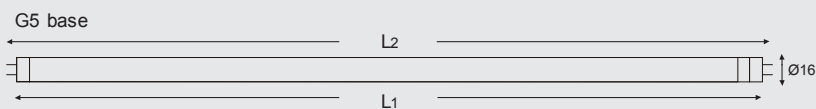

STD TUBO LED

Logistic Data

Code	21354
Product	STD TUBO LED
Box quantity (pcs.)	40
EAN Box	8012878213545
Gross weight of box in kg	3.8
Weight of single lamp in kg	0.07
Length of box in m	58
Width of box in m	21
Height of box in m	15
ETIM class name	LED lamp
Beam angle	360°
Brand of LED	SANAN
Power Factor	0.95

Electrical Parameters

Lamp nominal wattage	8W
Rated wattage	8W
Nominal current (mA)	37 mA
Energy Consumption kWh/1000h	8

Light Application Parameters

Luminous flux	820 lm
Luminous efficiency of lamp	103 lm/W
Colour temperature	4000K
Colour rendering index Ra	≥80
LLMF at the end of nominal life	0.8(35000 h)
SDCM	<6
Switching cycles	20000

Specification

dimnable	NO
Energylabel from 2013	A+
Suitable for indoors	Yes
Application	general
Base	G5
Lamp shape	STD-TUBOLED T5

Peak of light intensity (max. cd)

Spectral distribution of the lamp(range 180-800nm)