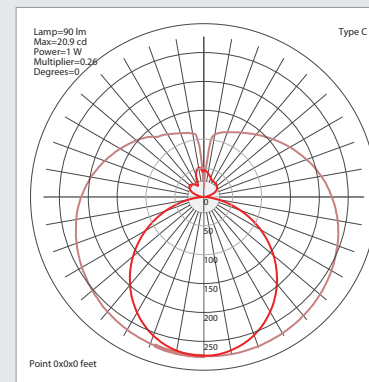

Light Application Parameters

Luminous flux	2050 lm
Luminous efficiency of lamp	103 lm/W
Colour temperature	4000K
Colour rendering index Ra	≥80
LLMF at the end of nominal life	0.8(35000 h)
SDCM	<6
Switching cycles	20000

Electrical Parameters

Lamp nominal wattage	20W
Rated wattage	20W
Nominal current (mA)	92 mA
Energy Consumption kWh/ 1000h	20

Specification

dimnable	NO
Energylabel from 2013	A+
Suitable for indoors	Yes
Application	general
Base	G5
Lamp shape	STD-TUBOLED T5

Peak of light intensity (max. cd)

Spectral distribution of the lamp(range 180-800nm)