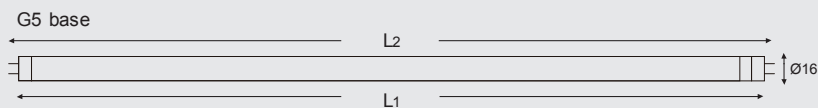

STD TUBO LED

Logistic Data

Code	21357
Product	STD TUBO LED
Box quantity (pcs.)	40
EAN Box	8012878213576
Gross weight of box in kg	8.8
Weight of single lamp in kg	0.7
Length of box in m	148
Width of box in m	21
Height of box in m	17
ETIM class name	LED lamp
Beam angle	360°
Brand of LED	SANAN
Power Factor	0.95

Light Application Parameters

Luminous flux	2050 lm
Luminous efficiency of lamp	103 lm/W
Colour temperature	4000K
Colour rendering index Ra	≥80
LLMF at the end of nominal life	0.8(35000 h)
SDCM	<6
Switching cycles	20000

Electrical Parameters

Lamp nominal wattage	20W
Rated wattage	20W
Nominal current (mA)	92 mA
Energy Consumption kWh/ 1000h	20

Specification

dimnable	NO
Energylabel from 2013	A+
Suitable for indoors	Yes
Application	general
Base	G5
Lamp shape	STD-TUBOLED T5