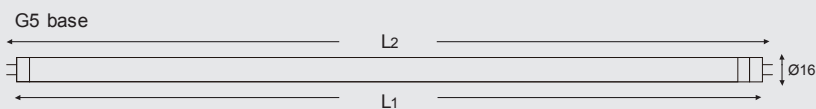

STD TUBO LED

Logistic Data

Code	21358
Product	STD TUBO LED
Box quantity (pcs.)	40
EAN Box	8012878213583
Gross weight of box in kg	3.8
Weight of single lamp in kg	0.07
Length of box in m	58
Width of box in m	21
Height of box in m	15
ETIM class name	LED lamp
Beam angle	360°
Brand of LED	SANAN
Power Factor	0.95

Electrical Parameters

Lamp nominal wattage	8W
Rated wattage	8W
Nominal current (mA)	37 mA
Energy Consumption kWh/1000h	8

Light Application Parameters

Luminous flux	820 lm
Luminous efficiency of lamp	103 lm/W
Colour temperature	3000K
Colour rendering index Ra	≥80
LLMF at the end of nominal life	0.8(35000 h)
SDCM	<6
Switching cycles	20000

Specification

dimmable	NO
Energylabel from 2013	A+
Suitable for indoors	Yes
Application	general
Base	G5
Lamp shape	STD-TUBOLED T5

Peak of light intensity (max. cd)

Spectral distribution of the lamp(range 180-800nm)