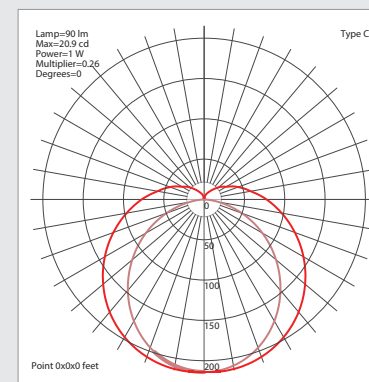

STD TUBO LED

Logistic Data

Code	21358
Product	STD TUBO LED
Box quantity (pcs.)	40
EAN Box	8012878213583
Gross weight of box in kg	3.8
Weight of single lamp in kg	0.07
Length of box in m	58
Width of box in m	21
Height of box in m	15
ETIM class name	LED lamp
Beam angle	360°
Brand of LED	SANAN
Power Factor	0.95

Electrical Parameters

Lamp nominal wattage	8W
Rated wattage	8W
Nominal current (mA)	37 mA
Energy Consumption kWh/1000h	8

Light Application Parameters

Luminous flux	820 lm
Luminous efficiency of lamp	103 lm/W
Colour temperature	3000K
Colour rendering index Ra	≥80
LLMF at the end of nominal life	0.8(35000 h)
SDCM	<6
Switching cycles	20000

Specification

dimmable	NO
Energylabel from 2013	A+
Suitable for indoors	Yes
Application	general
Base	G5
Lamp shape	STD-TUBOLED T5

Peak of light intensity (max. cd)

Spectral distribution of the lamp(range 180-800nm)