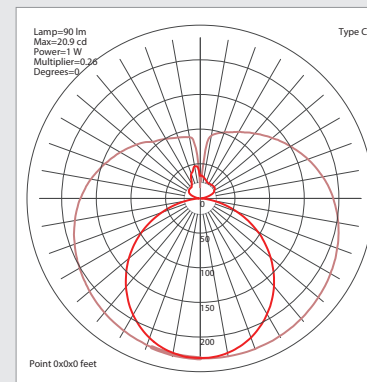

## Electrical Parameters

Lamp nominal wattage	16W
Rated wattage	16W
Nominal current (mA)	73 mA
Energy Consumption kWh/1000h	16

## Light Application Parameters

Luminous flux	1620 lm
Luminous efficiency of lamp	101 lm/W
Colour temperature	3000K
Colour rendering index Ra	≥80
LLMF at the end of nominal life	0.8(35000 h)
SDCM	<6
Switching cycles	20000

## Specification

dimnable	NO
Energylabel from 2013	A+
Suitable for indoors	Yes
Application	general
Base	G5
Lamp shape	STD-TUBOLED T5

Peak of light intensity (max. cd)

Spectral distribution of the lamp(range 180-800nm)