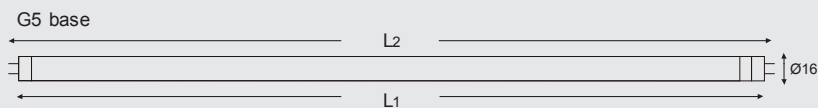

## Light Application Parameters

Luminous flux	1620 lm
Luminous efficiency of lamp	101 lm/W
Colour temperature	3000K
Colour rendering index Ra	≥80
LLMF at the end of nominal life	0.8(35000 h)
SDCM	<6
Switching cycles	20000

## Specification

dimnable	NO
Energylabel from 2013	A+
Suitable for indoors	Yes
Application	general
Base	G5
Lamp shape	STD-TUBOLED T5

Peak of light intensity (max. cd)

Spectral distribution of the lamp(range 180-800nm)