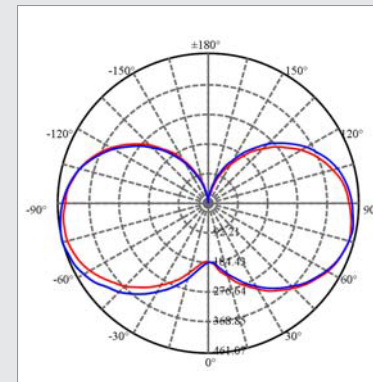

Electrical Parameters

Lamp nominal wattage	45W
Rated wattage	45W
Nominal current (mA)	210 mA
Energy Consumption kWh/1000h	45

Light Application Parameters

Luminous flux	4500lm
Luminous efficiency of lamp	100 lm/W
Colour temperature	3000 K
Colour rendering index Ra	≥80
LLMF	0.867(6000h)
SDCM	<6
Imax(cd)	461
Switching cycles	15000

Spectral distribution of the lamp (range 180-800nm)