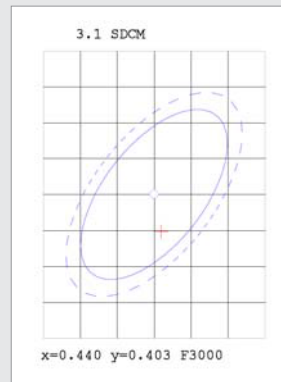

Specification

dimnable	NO
Energylabel from 2013	A+
Suitable for indoors	Yes
Application	general
Base	E40
Lamp shape	U

Colour Temperature consistency (SDCM according to Mac Adam's ellipse)