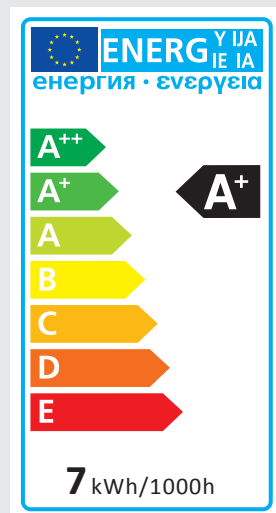

LED R125 FILOLED

Logistic Data

Code	21392
Product	LED R125 FILOLED
Box quantity (pcs.)	5/20
EAN Box	8012878213927
Gross weight of box in kg	4.5
Weight of single lamp in kg	0.18
Length of box in cm	67
Width of box in cm	55
Height of box in cm	22
ETIM class name	LED lamp
Beam angle	105
Brand of LED	EPISTAR
Power Factor	0.8

Electrical Parameters

Lamp nominal wattage	7W
Rated wattage	7W
Volt	220-240V
Nominal current (mA)	38 mA
Energy Consumption kWh/1000h	7

Light Application Parameters

Luminous flux	600 lm
Luminous efficiency of lamp	86 lm/W
Colour temperature	2700K
Colour rendering index Ra	≥80
LLMF at the end of nominal life	0.6(20000 h)
SDCM	<6
Switching cycles	100000

Specification

dimnable	Yes
Energylabel from 2013	A+
Suitable for indoors	Yes
Application	general
Base	E27
Lamp shape	R125

Peak of light intensity (max. cd)