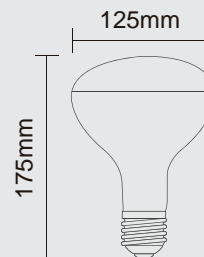

LED R125 FILOLED

Logistic Data

Code	21392
Product	LED R125 FILOLED
Box quantity (pcs.)	5/20
EAN Box	8012878213927
Gross weight of box in kg	4.5
Weight of single lamp in kg	0.18
Length of box in cm	67
Width of box in cm	55
Height of box in cm	22
ETIM class name	LED lamp
Beam angle	105
Brand of LED	EPISTAR
Power Factor	0.8

Electrical Parameters

Lamp nominal wattage	7W
Rated wattage	7W
Volt	220-240V
Nominal current (mA)	38 mA
Energy Consumption kWh/1000h	7

Light Application Parameters

Luminous flux	600 lm
Luminous efficiency of lamp	86 lm/W
Colour temperature	2700K
Colour rendering index Ra	≥80
LLMF at the end of nominal life	0.6(20000 h)
SDCM	<6
Switching cycles	100000

Specification

dimnable	Yes
Energylabel from 2013	A+
Suitable for indoors	Yes
Application	general
Base	E27
Lamp shape	R125

Peak of light intensity (max. cd)