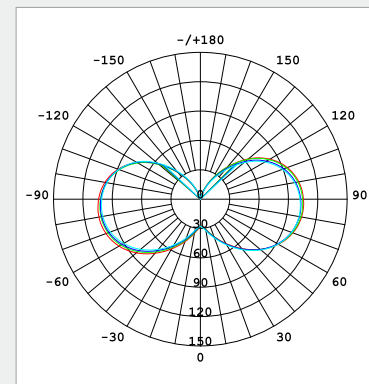

Light Application Parameters

Luminous flux	700 lm
Luminous efficiency of lamp	87.5 lm/W
Colour temperature	2700 K
Colour rendering index Ra	≥80
LLMF at the end of nominal life	0.88(15000h)
SDCM	1.3
Imax(cd)	105.7
Switching cycles	20000

Specification

dimnable	YES
Energylabel from 2013	A+
Suitable for indoors	Yes
Application	general
Base	E14
Lamp shape	T28

Electrical Parameters

Lamp nominal wattage	8W
Rated wattage	8.0 W
Nominal current (mA)	65 mA
Energy Consumption kWh/1000h	8

Colour Temperature consistency (SDCM according to Mac Adam's ellipse)

Peak of light intensity (max. cd)

Dimmerabile