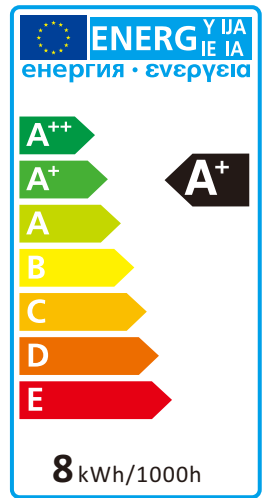

Light Application Parameters

Luminous flux	700 lm
Luminous efficiency of lamp	87.5 lm/W
Colour temperature	2700 K
Colour rendering index Ra	≥80
LLMF at the end of nominal life	0.88(15000h)
SDCM	1.3
Imax(cd)	105.7
Switching cycles	20000

Specification

dimnable	YES
Energylabel from 2013	A+
Suitable for indoors	Yes
Application	general
Base	E14
Lamp shape	T28

Electrical Parameters

Lamp nominal wattage	8W
Rated wattage	8.0 W
Nominal current (mA)	65 mA
Energy Consumption kWh/1000h	8

Colour Temperature consistency (SDCM according to Mac Adam's ellipse)

Peak of light intensity (max. cd)

Dimmerabile