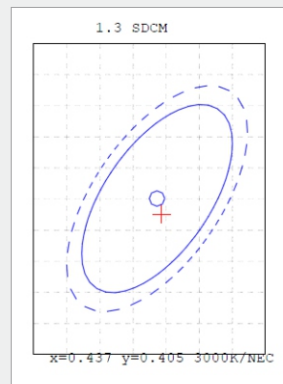

Electrical Parameters

Lamp nominal wattage	8W
Rated wattage	8.0 W
Nominal current (mA)	65 mA
Energy Consumption kWh/1000h	8

Colour Temperature consistency (SDCM according to Mac Adam's ellipse)