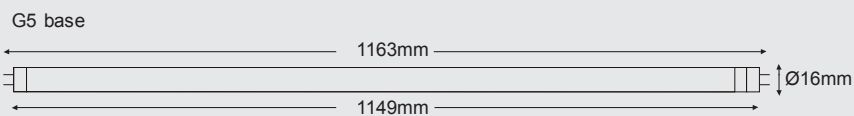

PRO TUBO LED

Logistic Data

Code	21541
Product	PRO TUBO LED
Box quantity (pcs.)	40
EAN Box	8012878215419
Gross weight of box in kg	11
Weight of single lamp in kg	0.15
Length of box in cm	122
Width of box in cm	26
Height of box in cm	18
ETIM class name	LED lamp
Beam angle	175°
Brand of LED	SANAN
Power Factor	>0.9

Electrical Parameters

Lamp nominal wattage	27W
Rated wattage	27W
Volt	220-240V
Nominal current (mA)	N/A
Energy Consumption kWh/ 1000h	32

Light Application Parameters

Luminous flux	3780 lm
Luminous efficiency of lamp	140 lm/W
Colour temperature	3000K
Colour rendering index Ra	>80
LLMF at the end of nominal life	0.83(20000 h)
SDCM	<6
Switching cycles	20000

Specification

Dimmable	NO
Energylabel from 2013	A+
Suitable for indoors	Yes
Application	general
Base	G5
Lamp shape	PRO-TUBOLED T5

Peak of light intensity (max. cd)