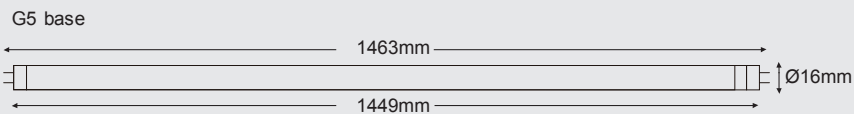

PRO TUBO LED

Logistic Data

Code	21544
Product	PRO TUBO LED
Box quantity (pcs.)	40
EAN Box	8012878215440
Gross weight of box in kg	13
Weight of single lamp in kg	0.175
Length of box in cm	152
Width of box in cm	26
Height of box in cm	18
ETIM class name	LED lamp
Beam angle	175°
Brand of LED	SANAN
Power Factor	>0.9

Electrical Parameters

Lamp nominal wattage	27W
Rated wattage	27W
Volt	220-240V
Nominal current (mA)	N/A
Energy Consumption kWh/ 1000h	32

Light Application Parameters

Luminous flux	3780 lm
Luminous efficiency of lamp	140 lm/W
Colour temperature	4000K
Colour rendering index Ra	>80
LLMF at the end of nominal life	0.83(20000 h)
SDCM	<6
Switching cycles	20000

Specification

Dimmable	NO
Energylabel from 2013	A+
Suitable for indoors	Yes
Application	general
Base	G5
Lamp shape	PRO-TUBOLED T5