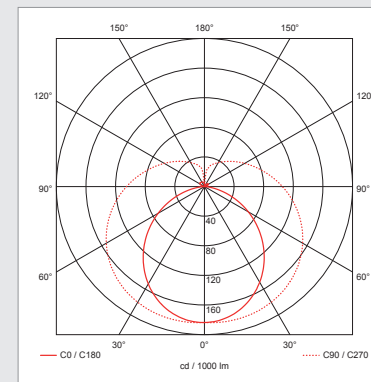

ECO TUBO LED

Logistic Data

Code	21576
Product	ECO TUBO LED
Box quantity (pcs.)	25
EAN Box	8012878215761
Gross weight of box in kg	6.8
Weight of single lamp in kg	0.17
Length of box in cm	67.5
Width of box in cm	22
Height of box in cm	23
ETIM class name	LED lamp
Beam angle	270°
Brand of LED	SANAN
Power Factor	0.5

Electrical Parameters

Lamp nominal wattage	9W
Rated wattage	9W
Volt	175-250V
Nominal current (mA)	78 mA
Energy Consumption kWh/ 1000h	9

Light Application Parameters

Luminous flux	900 lm
Luminous efficiency of lamp	100lm/W
Colour temperature	4000K
Colour rendering index Ra	≥80
LLMF at the end of nominal life	0.83(15000 h)
SDCM	<6
Switching cycles	20000

Specification

dimmable	NO
Energylabel from 2013	A+
Suitable for indoors	Yes
Application	general
Base	G13
Lamp shape	ECO-TUBOLED T8

G13 base

Peak of light intensity (max. cd)

Spectral distribution of the lamp (range 180-800nm)