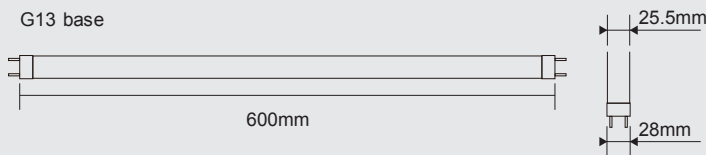

ECO TUBO LED

Logistic Data

Code	21576
Product	ECO TUBO LED
Box quantity (pcs.)	25
EAN Box	8012878215761
Gross weight of box in kg	6.8
Weight of single lamp in kg	0.17
Length of box in cm	67.5
Width of box in cm	22
Height of box in cm	23
ETIM class name	LED lamp
Beam angle	270°
Brand of LED	SANAN
Power Factor	0.5

Electrical Parameters

Lamp nominal wattage	9W
Rated wattage	9W
Volt	175-250V
Nominal current (mA)	78 mA
Energy Consumption kWh/ 1000h	9

Light Application Parameters

Luminous flux	900 lm
Luminous efficiency of lamp	100lm/W
Colour temperature	4000K
Colour rendering index Ra	≥80
LLMF at the end of nominal life	0.83(15000 h)
SDCM	<6
Switching cycles	20000

Specification

dimmable	NO
Energylabel from 2013	A+
Suitable for indoors	Yes
Application	general
Base	G13
Lamp shape	ECO-TUBOLED T8

G13 base

Peak of light intensity (max. cd)

Spectral distribution of the lamp (range 180-800nm)