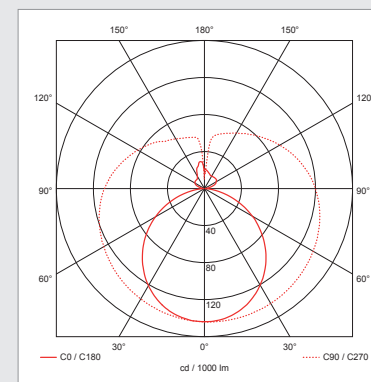

## Light Application Parameters

Luminous flux	1600 lm
Luminous efficiency of lamp	88.8 lm/W
Colour temperature	4000K
Colour rendering index Ra	≥80
LLMF at the end of nominal life	0.83(15000 h)
SDCM	<6
Switching cycles	20000

## Specification

dimmable	NO
Energylabel from 2013	A+
Suitable for indoors	Yes
Application	general
Base	G13
Lamp shape	ECO-TUBOLED T8

G13 base

Peak of light intensity (max. cd)

Spectral distribution of the lamp(range 180-800nm)