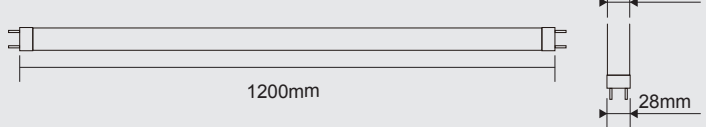

## Light Application Parameters

Luminous flux	1600 lm
Luminous efficiency of lamp	88.8 lm/W
Colour temperature	4000K
Colour rendering index Ra	≥80
LLMF at the end of nominal life	0.83(15000 h)
SDCM	<6
Switching cycles	20000

## Specification

dimmable	NO
Energylabel from 2013	A+
Suitable for indoors	Yes
Application	general
Base	G13
Lamp shape	ECO-TUBOLED T8

G13 base

Peak of light intensity (max. cd)

Spectral distribution of the lamp(range 180-800nm)