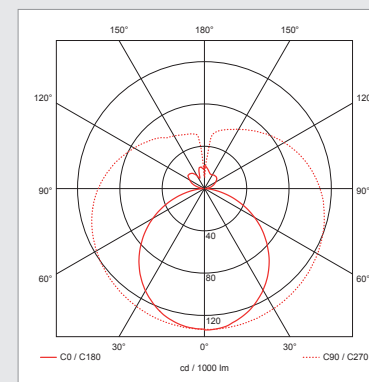

ECO TUBO LED

Logistic Data

Code	21578
Product	ECO TUBO LED
Box quantity (pcs.)	25
EAN Box	8012878215785
Gross weight of box in kg	14
Weight of single lamp in kg	0.39
Length of box in cm	159
Width of box in cm	23
Height of box in cm	23
ETIM class name	LED lamp
Beam angle	270°
Brand of LED	SANAN
Power Factor	0.5

Electrical Parameters

Lamp nominal wattage	25W
Rated wattage	25W
Volt	175-250V
Nominal current (mA)	200 mA
Energy Consumption kWh/ 1000h	25

Light Application Parameters

Luminous flux	2400 lm
Luminous efficiency of lamp	96 lm/W
Colour temperature	4000K
Colour rendering index Ra	≥80
LLMF at the end of nominal life	0.83(15000 h)
SDCM	<6
Switching cycles	20000

Specification

dimnable	NO
Energylabel from 2013	A+
Suitable for indoors	Yes
Application	general
Base	G13
Lamp shape	ECO-TUBOLED T8

G13 base

Peak of light intensity (max. cd)

Spectral distribution of the lamp(range 180-800nm)