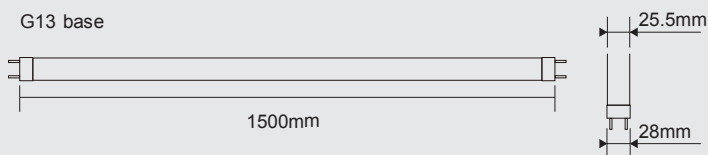

ECO TUBO LED

Logistic Data

Code	21578
Product	ECO TUBO LED
Box quantity (pcs.)	25
EAN Box	8012878215785
Gross weight of box in kg	14
Weight of single lamp in kg	0.39
Length of box in cm	159
Width of box in cm	23
Height of box in cm	23
ETIM class name	LED lamp
Beam angle	270°
Brand of LED	SANAN
Power Factor	0.5

Electrical Parameters

Lamp nominal wattage	25W
Rated wattage	25W
Volt	175-250V
Nominal current (mA)	200 mA
Energy Consumption kWh/ 1000h	25

Light Application Parameters

Luminous flux	2400 lm
Luminous efficiency of lamp	96 lm/W
Colour temperature	4000K
Colour rendering index Ra	≥80
LLMF at the end of nominal life	0.83(15000 h)
SDCM	<6
Switching cycles	20000

Specification

dimnable	NO
Energylabel from 2013	A+
Suitable for indoors	Yes
Application	general
Base	G13
Lamp shape	ECO-TUBOLED T8

G13 base

Peak of light intensity (max. cd)

Spectral distribution of the lamp(range 180-800nm)