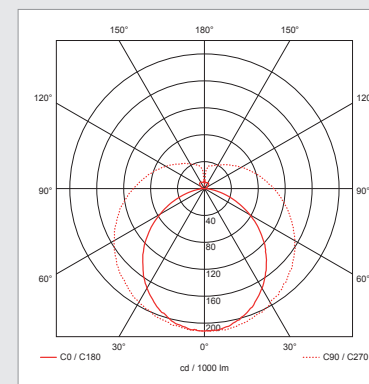

ECO TUBO LED

Logistic Data

Code	21579
Product	ECO TUBO LED
Box quantity (pcs.)	25
EAN Box	8012878215792
Gross weight of box in kg	6.8
Weight of single lamp in kg	0.17
Length of box in cm	67.5
Width of box in cm	22
Height of box in cm	23
ETIM class name	LED lamp
Beam angle	270°
Brand of LED	SANAN
Power Factor	0.5

Electrical Parameters

Lamp nominal wattage	9W
Rated wattage	9W
Volt	175-250V
Nominal current (mA)	78 mA
Energy Consumption kWh/ 1000h	9

Light Application Parameters

Luminous flux	945 lm
Luminous efficiency of lamp	105lm/W
Colour temperature	6000K
Colour rendering index Ra	≥80
LLMF at the end of nominal life	0.83(15000 h)
SDCM	<6
Switching cycles	20000

Specification

dimmable	NO
Energylabel from 2013	A+
Suitable for indoors	Yes
Application	general
Base	G13
Lamp shape	ECO-TUBOLED T8

G13 base

25.5mm

28mm

Peak of light intensity (max. cd)

Spectral distribution of the lamp(range 180-800nm)