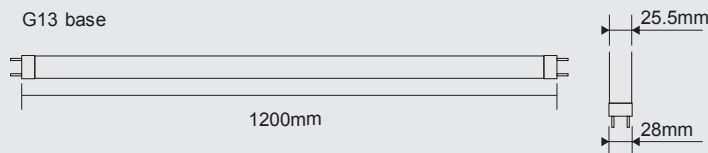

## Logistic Data

Code	21580
Product	ECO TUBO LED
Box quantity (pcs.)	25
EAN Box	8012878215808
Gross weight of box in kg	11.5
Weight of single lamp in kg	0.31
Length of box in cm	128.5
Width of box in cm	22
Height of box in cm	23
ETIM class name	LED lamp
Beam angle	270°
Brand of LED	SANAN
Power Factor	0.5

## Light Application Parameters

Luminous flux	1680 lm
Luminous efficiency of lamp	93.3 lm/W
Colour temperature	6000K
Colour rendering index Ra	≥80
LLMF at the end of nominal life	0.83(15000 h)
SDCM	<6
Switching cycles	20000

## Specification

dimmable	NO
Energylabel from 2013	A+
Suitable for indoors	Yes
Application	general
Base	G13
Lamp shape	ECO-TUBOLED T8

G13 base

Peak of light intensity (max. cd)

Spectral distribution of the lamp(range 180-800nm)