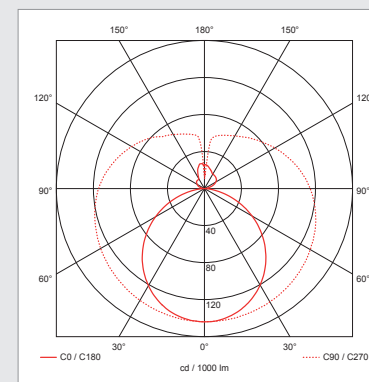

## Light Application Parameters

Luminous flux	1680 lm
Luminous efficiency of lamp	93.3 lm/W
Colour temperature	6000K
Colour rendering index Ra	≥80
LLMF at the end of nominal life	0.83(15000 h)
SDCM	<6
Switching cycles	20000

## Specification

dimmable	NO
Energylabel from 2013	A+
Suitable for indoors	Yes
Application	general
Base	G13
Lamp shape	ECO-TUBOLED T8

G13 base

Peak of light intensity (max. cd)

Spectral distribution of the lamp(range 180-800nm)