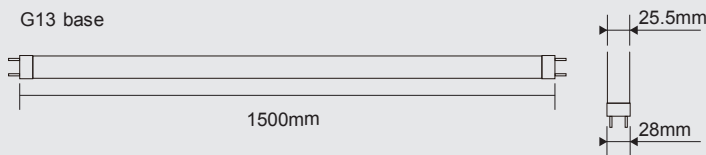

ECO TUBO LED

Logistic Data

Code	21581
Product	ECO TUBO LED
Box quantity (pcs.)	25
EAN Box	8012878215815
Gross weight of box in kg	14
Weight of single lamp in kg	0.39
Length of box in cm	159
Width of box in cm	23
Height of box in cm	23
ETIM class name	LED lamp
Beam angle	270°
Brand of LED	SANAN
Power Factor	0.5

Electrical Parameters

Lamp nominal wattage	25W
Rated wattage	25W
Volt	175-250V
Nominal current (mA)	200 mA
Energy Consumption kWh/ 1000h	25

Light Application Parameters

Luminous flux	2520 lm
Luminous efficiency of lamp	100.8 lm/W
Colour temperature	6000K
Colour rendering index Ra	≥80
LLMF at the end of nominal life	0.83(15000 h)
SDCM	<6
Switching cycles	20000

Specification

dimmable	NO
Energylabel from 2013	A+
Suitable for indoors	Yes
Application	general
Base	G13
Lamp shape	ECO-TUBOLED T8

G13 base

Peak of light intensity (max. cd)

Spectral distribution of the lamp (range 180-800nm)