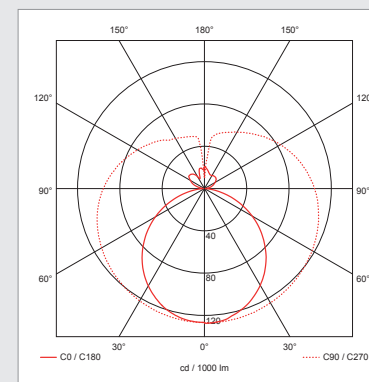

ECO TUBO LED

Logistic Data

Code	21581
Product	ECO TUBO LED
Box quantity (pcs.)	25
EAN Box	8012878215815
Gross weight of box in kg	14
Weight of single lamp in kg	0.39
Length of box in cm	159
Width of box in cm	23
Height of box in cm	23
ETIM class name	LED lamp
Beam angle	270°
Brand of LED	SANAN
Power Factor	0.5

Electrical Parameters

Lamp nominal wattage	25W
Rated wattage	25W
Volt	175-250V
Nominal current (mA)	200 mA
Energy Consumption kWh/ 1000h	25

Light Application Parameters

Luminous flux	2520 lm
Luminous efficiency of lamp	100.8 lm/W
Colour temperature	6000K
Colour rendering index Ra	≥80
LLMF at the end of nominal life	0.83(15000 h)
SDCM	<6
Switching cycles	20000

Specification

dimmable	NO
Energylabel from 2013	A+
Suitable for indoors	Yes
Application	general
Base	G13
Lamp shape	ECO-TUBOLED T8

G13 base

Peak of light intensity (max. cd)

Spectral distribution of the lamp (range 180-800nm)