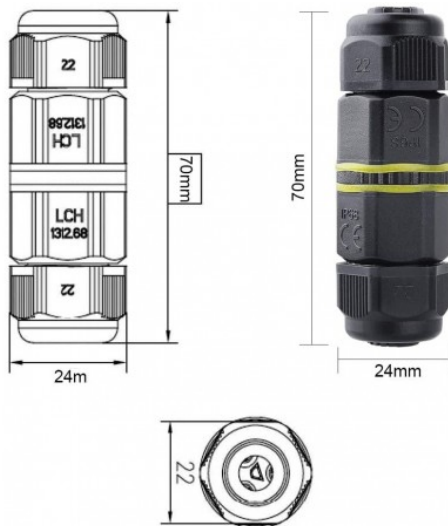

IP68 connector

PACKING	INNER	MASTER
 / 	 pcs	 pcs
Polybag	N/A	N/A

DATI TECNICI / SPECIFICATION / CARACTÉRISTIQUES / CARACTERISTICAS / SPEZIFIKATIONEN

Power supply:	220V AC
Power supply included:	No
Colour:	Black
Guarantee:	2 ANNI
Width (mm):	70
Depth (mm):	25
Height (mm):	25
Net weight kg):	0,025

DESCRIZIONE / DESCRIPTION / DESCRIPTION / DESCRIPCIÓN / BESCHREIBUNG

For Cables Dimensions: Ø 5-10mm, length of the connector: 80mm. For three poles: perfect for 2 or 3 pin cables. waterproof IP68, rubber washers. Moisture proof / dustproof. For three poles: perfect for 2 or 3 pin cables. All you need is a screwdriver to connect the wires. Suitable for quick connection to the garden or outdoor lighting, and external wiring. Safe DIY tool. It can be used to repair and extend the power cables of garden, terrace and walkable spotlights.

DATI LOGISTICI / LOGISTIC INFORMATION / DONNEES LOGISTIQUES / DATOS LOGÍSTICOS / LOGISTISCHE DATEN**Tipologia imballo:**

Polybag

Kabeldurchmesser/Cable diameter:

- 1. Φ 5-10mm
- 2. Φ 9-12mm

Spring Terminal Block
Easy to connectors

Further improved material
Longer life

Further improved material Longer
life-Rubber waterproof ring

Einstellbare spannrutsche

VELAMP

IP68