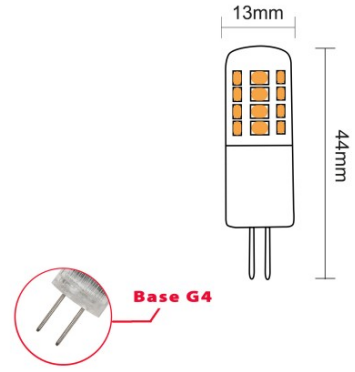

LED
WARM LIGHT
3000K
WIDE COLOUR

300°

G4

350 3W
LUMEN / 360°
= 35W
EQUIVALENT

VELAMP **F** **LED**
WARM LIGHT
3000K
WIDE COLOUR

SMD

300°

G4

350 3W
LUMEN / 360°
= 35W
EQUIVALENT

Capsula

G4 SMD LED BULB **3000K**