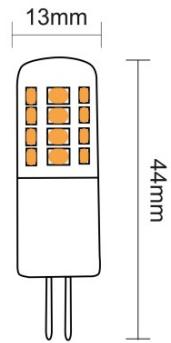

## DATI TECNICI / SPECIFICATION / CARACTÉRISTIQUES / CARACTERISTICAS / SPEZIFIKATIONEN

Power supply:	AC/DC
Batteries included:	YES
Type of power supply:	INTERNAL DRIVER
Light bulb technology:	LED SMD
Power (W):	3
(W) Consumption:	3
Equivalent incandescent power (W):	35
Lumen:	350
Kelvin degrees:	3000K
Colour rendering Index :	>80
Light beam:	DIFFUSE
Beam angle:	300
LED Life time (hrs):	20000
Materials:	PLASTIC - OTHER
Dimmable:	NO
On off cycles:	>10000
Lamp holder:	G4
Lamp included:	YES
Temperature range (°C):	-20C / +40C
Guarantee:	2 YEARS
Product width (mm):	90
Product depth (mm):	20
Product height (mm):	110
Net weight kg):	0,01
Energy rating 2021:	F

**DATI LOGISTICI / LOGISTIC INFORMATION / DONNEES LOGISTIQUES / DATOS LOGÍSTICOS / LOGISTISCHE DATEN**

<b>Packing type:</b>	Hangable colour box
<b>Length of the packed product (mm):</b>	79
<b>Packed product width (mm):</b>	12
<b>Height of packed product (mm):</b>	99
<b>Inner quantity:</b>	500
<b>Master quantity:</b>	1000
<b>ITF INNER:</b>	18003910112893
<b>ITF MASTER:</b>	28003910112890
<b>DEEE (France only):</b>	0.1
<b>Energy Label 2021:</b>	<a href="https://www.velamp.com/energylabels2021/LB916-30K.jpg">https://www.velamp.com/energylabels2021/LB916-30K.jpg</a>
<b>Link database eprel:</b>	<a href="http://eprel.ec.europa.eu/qr/1550464">http://eprel.ec.europa.eu/qr/1550464</a>

**LED**  
WARM LIGHT  
**3000K**  
WIDE COLOUR

**300°**

**G4**

**350 3W**  
**LUMEN** / 360°  
**= 35W**  
EQUIVALENT

**VELAMP** **F** **LED**  
WARM LIGHT  
**3000K**  
WIDE COLOUR

*SMD*

**300°**

**G4**

**350 3W**  
**LUMEN** / 360°  
**= 35W**  
EQUIVALENT

**Capsula**

**G4 SMD LED BULB** **3000K**

**3000K**  
Luce calda / Warm light / Lumière chaude

 **ENERGY**

**VELAMP**  
LB916-30K

**A**  
**B**  
**C**  
**D**  
**E**  
**F** **F**  
**G**