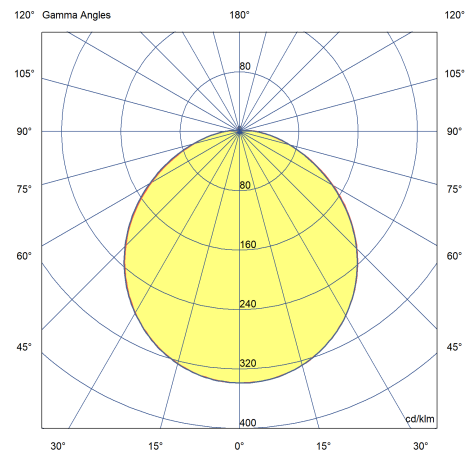

Order Code: AMY005-SM-EM-KITB

Photometric Data

Colour Rendering Index (CRI)	80-89
Lumens	1330
LPW (lm/W)	95
Colour Temperature (K)	4000 - 4000
Beam Angle (°)	120 x 120
Light Distribution	Symmetric
Lens / Reflector	Diffuser lens/optic/panel

Life Data

Rated Life @ 25°C (Hrs)	50000
Rated Life L90/B50 @ 25°C	50000

Electrical Data

Input (W)	14
Input (V)±10%	200 - 240
Voltage Type	AC
Input Current (A)	0.08
Power Factor	0.9
No. Per C16 Breaker	48
Energy Efficiency Class (EEC)	A++, A+, A (LED)
Electrical Class	I
Short Circuit Protection	Yes
Thermal Overload Protection	Yes
Type of Wiring	Suitable for Through Wiring
Non-dimmable	Yes
Emergency Lighting	Yes

Physical Data

Degree of Protection (IP)	IP65
Housing Colour	Black
Height/Depth (mm)	90
Diameter (mm)	350
Weight (kg)	0.8
Warranty (year)	5
Case Material	ABS
Suitable for wall mounting	Yes
Suitable for surface mounting	Yes
Lamp Type	LED Exchangeable
Impact Strength	IK06