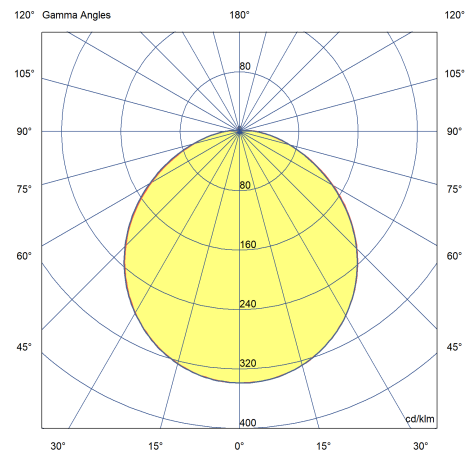

Order Code: AMY005-SM-EM-KITBE

Photometric Data

Colour Rendering Index (CRI)	80-89
Lumens	870
LPW (lm/W)	62
Colour Temperature (K)	4000 - 4000
Beam Angle (°)	120 x 120
Light Distribution	Symmetric
Lens / Reflector	Diffuser lens/optic/panel

Life Data

Rated Life @ 25°C (Hrs)	50000
Rated Life L90/B50 @ 25°C	50000

Electrical Data

Input (W)	14
Input (V)±10%	200 - 240
Voltage Type	AC
Input Current (A)	0.08
Power Factor	0.9
No. Per C16 Breaker	48
Energy Efficiency Class (EEC)	A++, A+, A (LED)
Electrical Class	I
Short Circuit Protection	Yes
Thermal Overload Protection	Yes
Type of Wiring	Suitable for Through Wiring
Non-dimmable	Yes
Emergency Lighting	Yes

Physical Data

Degree of Protection (IP)	IP65
Housing Colour	Black
Height/Depth (mm)	90
Diameter (mm)	350
Weight (kg)	0.8
Warranty (year)	5
Case Material	ABS
Suitable for wall mounting	Yes
Suitable for surface mounting	Yes
Lamp Type	LED Exchangeable
Impact Strength	IK06