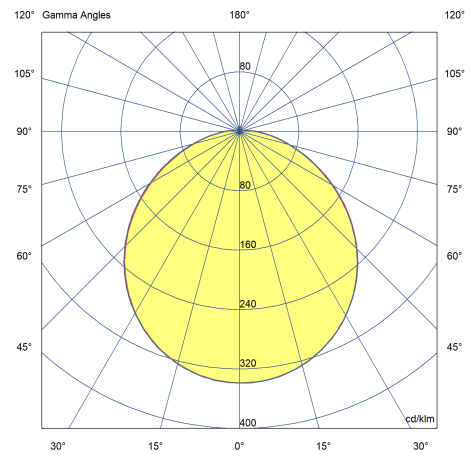

Order Code: AMY005-SM-EM-KITBG

Photometric Data

Colour Rendering Index (CRI)	80-89
Lumens	870
LPW (lm/W)	62
Colour Temperature (K)	4000 - 4000
Beam Angle (°)	120 x 120
Light Distribution	Symmetric
Lens / Reflector	Diffuser lens/optic/panel

Life Data

Rated Life @ 25°C (Hrs)	50000
Rated Life L90/B50 @ 25°C	50000

Electrical Data

Input (W)	14
Input (V)±10%	200 - 240
Voltage Type	AC
Input Current (A)	0.08
Power Factor	0.9
No. Per C16 Breaker	48
Energy Efficiency Class (EEC)	A++, A+, A (LED)
Electrical Class	I
Short Circuit Protection	Yes
Thermal Overload Protection	Yes
Type of Wiring	Suitable for Through Wiring
Non-dimmable	Yes
Emergency Lighting	Yes

Physical Data

Degree of Protection (IP)	IP65
Housing Colour	Black
Height/Depth (mm)	90
Diameter (mm)	350
Weight (kg)	0.8
Warranty (year)	5
Case Material	ABS
Suitable for wall mounting	Yes
Suitable for surface mounting	Yes
Lamp Type	LED Exchangeable
Impact Strength	IK06