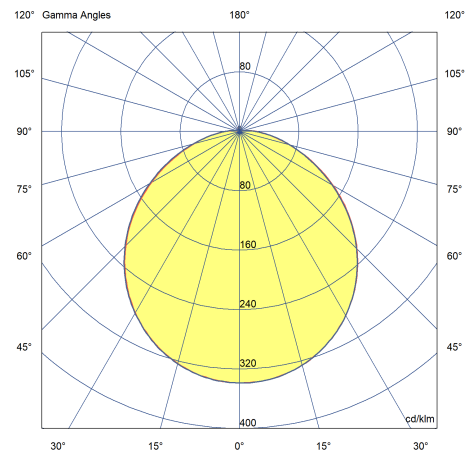

Customise your project even further with integral 3 hour emergency and microwave sensor options.

BAMBURGH BULKHEAD

Order Code: AMY005-SM-EM-KITW

Photometric Data

Colour Rendering Index (CRI)	80-89
Lumens	1470
LPW (lm/W)	105
Colour Temperature (K)	4000 - 4000
Beam Angle (°)	120 x 120
Light Distribution	Symmetric
Lens / Reflector	Diffuser lens/optic/panel

Physical Data

Degree of Protection (IP)	IP65
Housing Colour	White
Height/Depth (mm)	90
Diameter (mm)	350
Weight (kg)	0.8
Warranty (year)	5
Case Material	ABS
Suitable for wall mounting	Yes
Suitable for surface mounting	Yes
Lamp Type	LED Exchangeable
Impact Strength	IK06