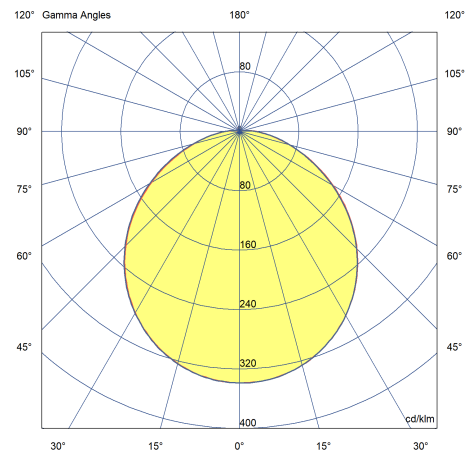

Order Code: AMY006-SM-EM-KITB

Photometric Data

Colour Rendering Index (CRI)	80-89
Lumens	1900
LPW (lm/W)	95
Colour Temperature (K)	4000 - 4000
Beam Angle (°)	120 x 120
Light Distribution	Symmetric
Lens / Reflector	Diffuser lens/optic/panel

Life Data

Rated Life @ 25°C (Hrs)	50000
Rated Life L90/B50 @ 25°C	50000

Electrical Data

Input (W)	20
Input (V)±10%	200 - 240
Voltage Type	AC
Input Current (A)	0.1
Power Factor	0.9
No. Per C16 Breaker	48
Energy Efficiency Class (EEC)	A++, A+, A (LED)
Electrical Class	I
Short Circuit Protection	Yes
Thermal Overload Protection	Yes
Type of Wiring	Suitable for Through Wiring
Non-dimmable	Yes
Emergency Lighting	Yes

Physical Data

Degree of Protection (IP)	IP65
Housing Colour	Black
Height/Depth (mm)	90
Diameter (mm)	350
Weight (kg)	0.8
Warranty (year)	5
Case Material	ABS
Suitable for wall mounting	Yes
Suitable for surface mounting	Yes
Lamp Type	LED Exchangeable
Impact Strength	IK06