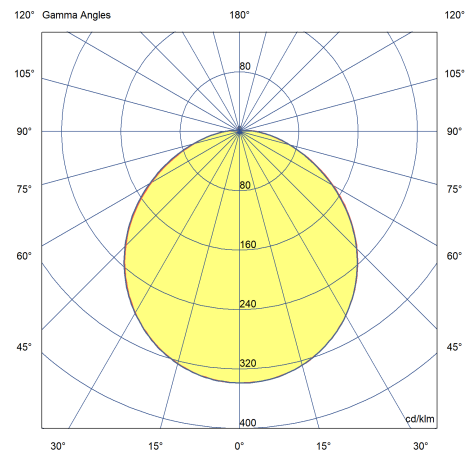

Order Code: AMY006-SM-EM-KITBG

Photometric Data

Colour Rendering Index (CRI)	80-89
Lumens	1240
LPW (lm/W)	62
Colour Temperature (K)	4000 - 4000
Beam Angle (°)	120 x 120
Light Distribution	Symmetric
Lens / Reflector	Diffuser lens/optic/panel

Life Data

Rated Life @ 25°C (Hrs)	50000
Rated Life L90/B50 @ 25°C	50000

Electrical Data

Input (W)	20
Input (V)±10%	200 - 240
Voltage Type	AC
Input Current (A)	0.1
Power Factor	0.9
No. Per C16 Breaker	48
Energy Efficiency Class (EEC)	A++, A+, A (LED)
Electrical Class	I
Short Circuit Protection	Yes
Thermal Overload Protection	Yes
Type of Wiring	Suitable for Through Wiring
Non-dimmable	Yes
Emergency Lighting	Yes

Physical Data

Degree of Protection (IP)	IP65
Housing Colour	Black
Height/Depth (mm)	90
Diameter (mm)	350
Weight (kg)	0.8
Warranty (year)	5
Case Material	ABS
Suitable for wall mounting	Yes
Suitable for surface mounting	Yes
Lamp Type	LED Exchangeable
Impact Strength	IK06