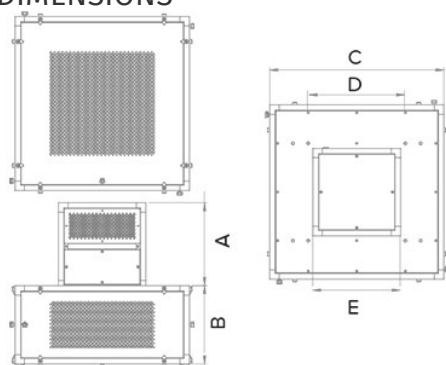

Technical Data Sheet

CODE 25093

DEPURO SKY EASY

Air purifiers for ceiling / false-ceiling installation equipped with HEPA filters

Certifications

TECHNICAL AND PERFORMANCE DATA

Absorbed Current at 230 V (A)	2,08	Motor Class	B
Absorbed Power max (W)	460	Voltage (V)	230
Frequency (Hz)	50/60	Weight (Kg)	125
IP	44	Delivery max (m ³ /h)	1200
Max ambient temperature for continuous operation (°C)	50	RPM	1551
Min ambient temperature for continuous operation (°C)	-25	Sound Pressure level Lp [dB (A)] 3m superficie fino a (m2)	41
			126

DIMENSIONS

Size A (mm)	412
Size B (mm)	1115
Size C (mm)	510

PER INFORMAZIONI:

Servizio al Cliente: tel +39 02 90699395 premendo 1 dopo messaggio registrato (consulenza su prodotti e impianti)

Pre & Post Vendita: fax +39 02 90699302