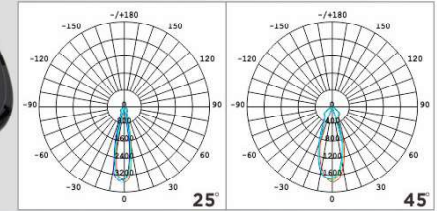

PRO MI6LED EVO

A+

MI6LED EVO

codice	W	W	V	attacco	colore	lumen360°/cd	lumen90°	fascio	imballo
code	W	W	V	base	colour	lumen360°/cd	lumen90°	beam	packing
21418	16	137(ERP)	12AC/DC	G53	3000°K	1190/2055	1150	25°/45°	10/50

PRO MI6LED EVO

A+

MI6LED EVO

codice	W	W	V	attacco	colore	lumen360°/cd	lumen90°	fascio	imballo
code	W	W	V	base	colour	lumen360°/cd	lumen90°	beam	packing
21420	16	137(ERP)	12AC/DC	G53	3000°K	1190/2055	1150	25°/45°	10/50