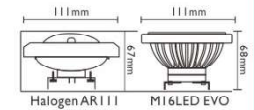

PRO MI6LED EVO

A+

MI6LED EVO

codice	W	W	V	attacco	colore	lumen360°/cd	lumen90°	fascio	imballo
code	W	W	V	base	colour	lumen360°/cd	lumen90°	beam	packing
21418	16	137(ERP)	12AC/DC	G53	3000°K	1190/2055	1150	25°/45°	10/50

PRO MI6LED EVO

A+

MI6LED EVO

codice	W	W	V	attacco	colore	lumen360°/cd	lumen90°	fascio	imballo
code	W	W	V	base	colour	lumen360°/cd	lumen90°	beam	packing
21420	16	137(ERP)	12AC/DC	G53	3000°K	1190/2055	1150	25°/45°	10/50