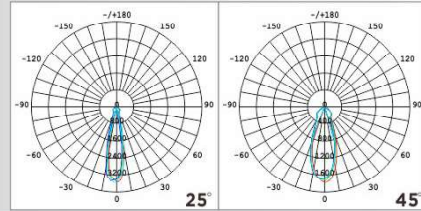

PRO MI6LED EVO

A+

MI6LED EVO

codice	W	W	V	attacco	colore	lumen360°/cd	lumen90°	fascio	imballo
code	W	W	V	base	colour	lumen360°/cd	lumen90°	beam	packing
21418	16	137(ERP)	12AC/DC	G53	3000°K	1190/2055	1150	25°/45°	10/50

PRO MI6LED EVO

A+

MI6LED EVO

codice	W	W	V	attacco	colore	lumen360°/cd	lumen90°	fascio	imballo
code	W	W	V	base	colour	lumen360°/cd	lumen90°	beam	packing
21420	16	137(ERP)	12AC/DC	G53	3000°K	1190/2055	1150	25°/45°	10/50