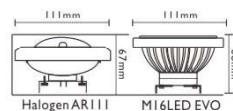

PRO MI6LED EVO

A+

MI6LED EVO

codice	W	W	V	attacco	colore	lumen360°/cd	lumen90°	fascio	imballo
code	W	W	V	base	colour	lumen360°/cd	lumen90°	beam	packing
21420	16	137(ERP)	12AC/DC	G53	3000°K	1190/2055	1150	25°/45°	10/50

PRO MI6LED EVO

A+

MI6LED EVO

codice	W	W	V	attacco	colore	lumen360°/cd	lumen90°	fascio	imballo
code	W	W	V	base	colour	lumen360°/cd	lumen90°	beam	packing
21419	16	137(ERP)	12AC/DC	G53	3000°K	1190/2055	1150	25°/45°	10/50