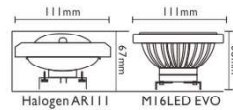

PRO MI6LED EVO

A+

MI6LED EVO

codice	W	W	V	attacco	colore	lumen360°/cd	lumen90°	fascio	imballo
code	W	W	V	base	colour	lumen360°/cd	lumen90°	beam	packing
21418	16	137(ERP)	12AC/DC	G53	3000°K	1190/2055	1150	25°/45°	10/50

PRO MI6LED EVO

A+

MI6LED EVO

codice	W	W	V	attacco	colore	lumen360°/cd	lumen90°	fascio	imballo
code	W	W	V	base	colour	lumen360°/cd	lumen90°	beam	packing
21420	16	137(ERP)	12AC/DC	G53	3000°K	1190/2055	1150	25°/45°	10/50