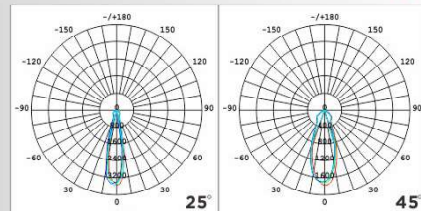

PRO MI6LED EVO

A+

MI6LED EVO

codice	W	W	V	attacco	colore	lumen360°/cd	lumen90°	fascio	imballo
code	W	W	V	base	colour	lumen360°/cd	lumen90°	beam	packing
21419	16	137(ERP)	12AC/DC	G53	3000°K	1190/2055	1150	25°/45°	10/50

MI6LED EVO

Parte posteriore/Back of bulb

Smontaggio riflettore 45°
45° reflector removal

Installazione riflettore 25°
25° reflector installation

Aprire i ganci con cacciavite/
Open hooks by screwdriver

Fissare il riflettore tramite i ganci
Fix the reflector through the hooks