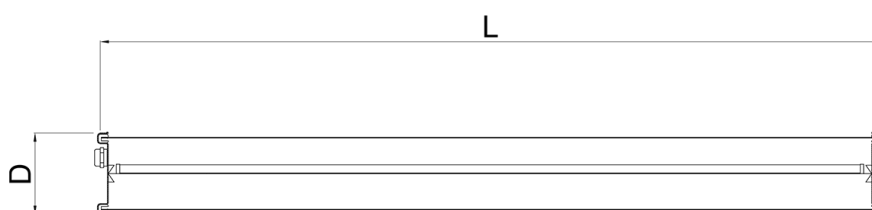

ATEX / EX / ATEX

airfal
INTERNATIONAL