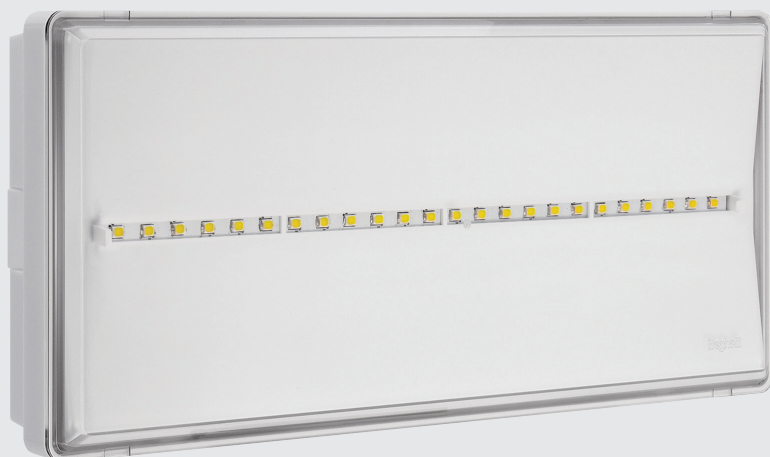

# Pratica Modula Easy

emergenza

IP65

IK07

850°

+40°C  
0°C

RM

Integrated Modula system with junction bracket to carry out the programming, installation and maintenance without having to open the luminaire.

## Characteristics

**Power supply** 230Vac  $\pm$  10%, 50÷60Hz

**Mounting** Wall, ceiling, recessed, false ceiling, edge, tilted 45°, three-phase track, lighting busbars, suspended

**Recharging time** 12h