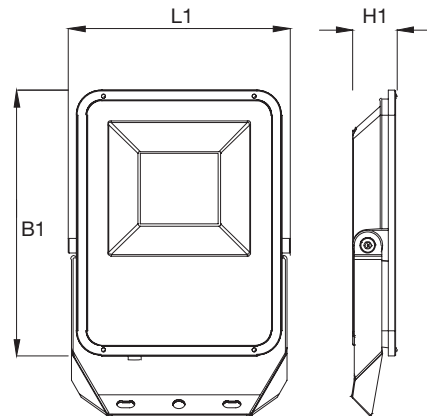

NEW RANGE

GENERAL CHARACTERISTICS

Equivalent Power	10, 20, 30, 50 W
Power supply	220-240 VAC - 50/60 Hz
Standard	EN60598-1; EN60598-2-1; EN 62471,
Protection grade	IP66
Working temp.	-20°C ÷ +40°C
Mounting	Ground or wall
Housing	Die-cast aluminum
Reflector	Satin aluminum
Screen	Transparent tempered glass
Driver	Integrated, electronic
Light source	LED
Colour temperature	3000K, 4000K, 6500K
Life	50000h (according to L70B50 with T=25°C)

Supplied with cable L=40cm

W	• Dimensions (mm) •			Weight kg
	L1	B1	H1	
10	97	110	27	-
20	118	141	33	-
30	136	163	33	-
50	146	175	33	-

Floodlight FL

WHITE colour

W	Order Code	Description	EAN	Power W	Colour Temp.	Colour rendering index	Flux of LEDs (lm)	Flux of fixture (lm)	Luminous Efficiency (lm/W)	Energy Efficiency Class	Package single/multi
10	86145	FL LED 10W WHITE IP65 3K	8002219758828	10	3000K	>80	1200	1000	100	A++	1/24
20	86146	FL LED 20W WHITE IP65 3K	8002219758835	20	3000K	>80	2400	2000	100	A++	1/24
30	86147	FL LED 30W WHITE IP65 3K	8002219758842	30	3000K	>80	3600	3000	100	A++	1/24
50	86148	FL LED 50W WHITE IP65 3K	8002219861283	50	3000K	>80	6000	5000	100	A++	1/24
10	86149	FL LED 10W WHITE IP65 4K	8002219758866	10	4000K	>80	1200	1000	100	A++	1/24
20	86150	FL LED 20W WHITE IP65 4K	8002219758873	20	4000K	>80	2400	2000	100	A++	1/24
30	86151	FL LED 30W WHITE IP65 4K	8002219758880	30	4000K	>80	3600	3000	100	A++	1/24
50	86152	FL LED 50W WHITE IP65 4K	8002219758897	50	4000K	>80	6000	5000	100	A++	1/24
20	86153	FL LED 20W WHITE IP65 6K5	8002219758903	20	6500K	>80	2400	2000	100	A++	1/24
30	86154	FL LED 30W WHITE IP65 6K5	8002219758910	30	6500K	>80	3600	3000	100	A++	1/24
50	86155	FL LED 50W WHITE IP65 6K5	8002219758927	50	6500K	>80	6000	5000	100	A++	1/24