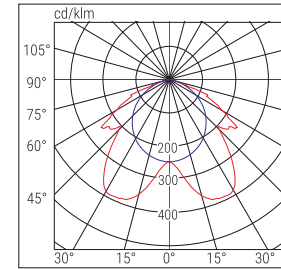

Performance according to EN 1838

Height (m)	Centre distance (m) ESCAPE ROUTES		Illuminated surface area (m) LARGE AREAS	
	Wall	Ceiling	Wall	Ceiling
2.5	7	-	6x6	-
3	-	12	-	9x9
Lighting >1lx at floor level along the centre line without reflections Emax/Emin <40			Lighting >0.5lx at floor level without reflections Emax/Emin <40	
Performance with reference to luminaire Order Code 8595 400 lm			Maintenance coefficient 0.8	

TICINQUE TUTTOLED