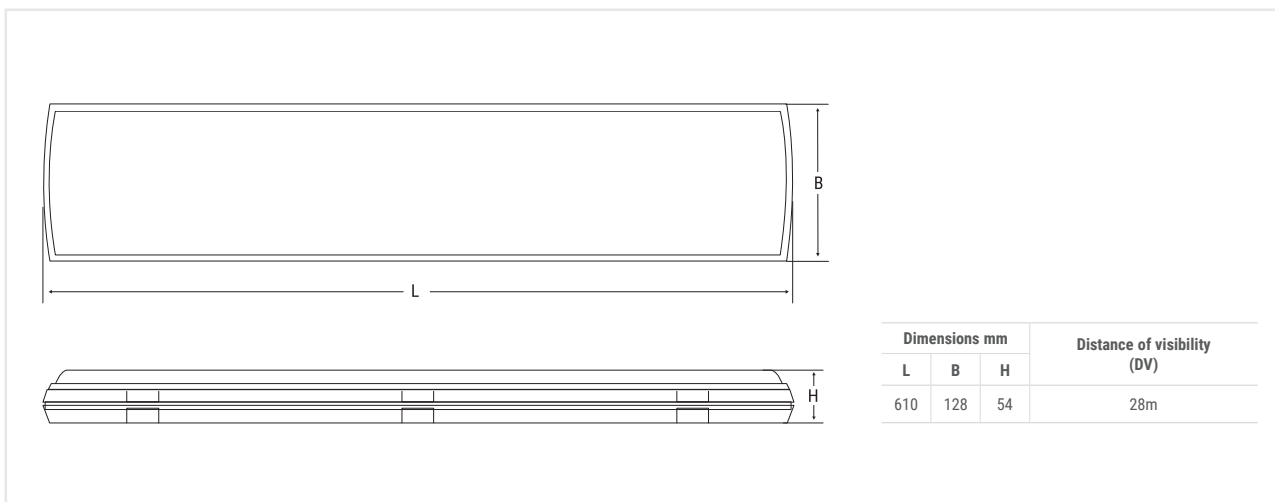

Applications

Industry, services

Characteristics

Power supply 230VAC \pm 10%, 50÷60Hz

Mounting Wall, ceiling

Recharging time 12h

Housing Polycarbonate, grey RAL 7035

Optics Symmetrical, white

Screen Clear polycarbonate

Compliance EN 60598-1, EN 60598-2-22, UNI EN 1838, UNI 11222, EN 62034

Dimensions mm			Distance of visibility (DV)
L	B	H	
610	128	54	28m

034

Performance according to EN 1838

Height (m)	Centre distance (m) ESCAPE ROUTES		Illuminated surface area (m) LARGE AREAS	
	Wall	Ceiling	Wall	Ceiling
2.5	7	-	6x6	-
3	-	12	-	9x9
Lighting >1lx at floor level along the centre line without reflections Emax/Emin <40			Lighting >0.5lx at floor level without reflections Emax/Emin <40	
Performance with reference to luminaire Order Code 8595 400 lm			Maintenance coefficient 0.8	