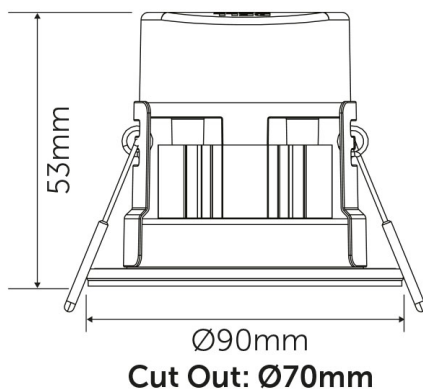

Technical Specification

Product Code 11370

Reference

Guarantee	7 Years
EAN	5013588113708
Commodity Code	9405423990
Country Of Origin	CN
UNSPSC Code	39111515