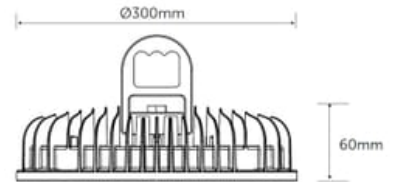

100/150/200W Illumina Muto LED Switchable High Bay - 120° Lens, 4000K

Part ID: 08945

The Illumina Muto is our most cost-effective LED High Bay to date. Perfect for all warehouses and factories of any size due to its wattage switchable functionality. This genuine replacement for Metal Halide or Sodium lighting offers 120 lumens per watt and a 3-year guarantee.

- 100/150/200 Wattage Switchable
- 120 lm/W
- Genuine Replacement for 150/250/400W Metal Halide or Sodium
- Perfect for warehousing, large retail and factories
- 120° Beam Angle

Codes

Commodity Code	94054099
EAN	5013588089454
Luckins Code	425271359

Technical

Volts (V)	220-240
Watts (W)	100/150/200
Colour Temp (K)	4000
Lumens (lm)	12000-24000