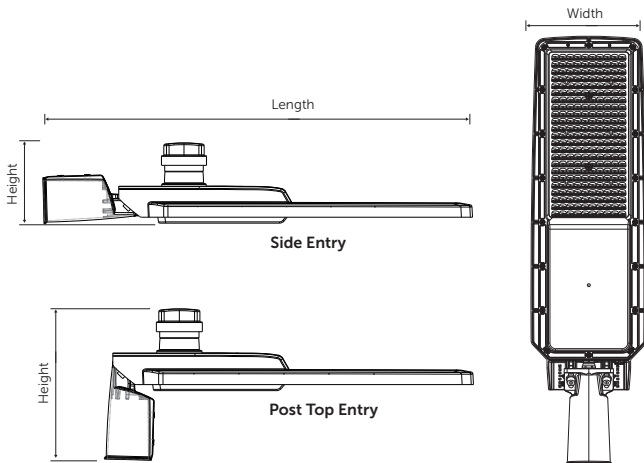

- 150 lm/W
- Genuine Replacement for 70W Son or Metal Halide
- Ideal for car parks and pedestrian walkways
- Cool White
- Reduced light pollution
- Precision lens system directs light only where it is needed, reducing overspill
- Aerodynamic design for reduced windage
- 60mm side or post top entry
- 3 Pin Nema socket with blanking plug as standard

SE Side Entry
 PTE Post Top Entry

technical@belllighting.co.uk
 sales@belllighting.co.uk

LED Street Light

Technical Specification

Construction	Die Cast Marine Grade Aluminium, polycarbonate lens
Driver	Sosen
LED Chip	Samsung
IP Rating	IP66
Operating Temp	-30°C to +35°C
Input Voltage	220-240V
Power Factor	> 0.9
CRI	80 - Exceeds EU standard of Ra 70 for Colour Rendering Index
LMR	80 - Exceeds EU standard of 70 for Lumens Maintenance Ratio
Weight	30W 1.5 Kg / 50W 1.5 Kg / 75W 2.4 Kg / 100W 2.4 Kg / 150W 3.3 Kg /
Windage	50W & 30W 0.06M ² / 75W & 100W 0.09M ² / 150W 0.12M ²