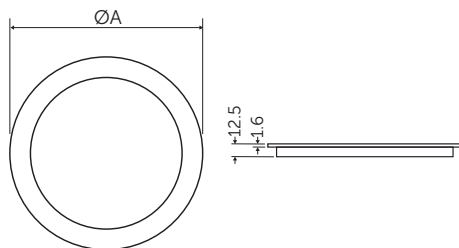

Model	A	Cut-Out
9W	146mm	130mm
12W	170mm	160mm
15W	190mm	180mm
18W	225mm	210mm
24W	300mm	282mm

technical@belllighting.co.uk
sales@belllighting.co.uk