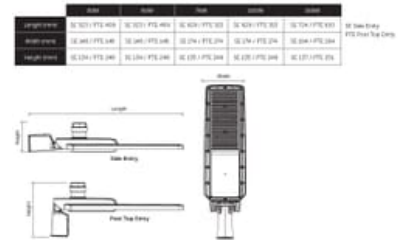

75W Alto LED Street Light - IP66, Nema Socket, 4000K

The Alto LED Street Light offers flexibility, it is suitable for use in many locations, including rural towns, car parks and access roads. The Alto is available in a variety of wattages for a variety of applications, and is a robust weatherproof construction meeting an IP66 protection rating.

- 150 lm/W
- Genuine Replacement for 70W Son or Metal Halide
- Ideal for car parks and pedestrian walkways
- Reduced light pollution
- Precision lens system directs light only where it is needed, reducing overspill

Codes

EAN 5013588117027

Technical

Volts (V) 220-240
Watts (W) 75
Colour Temp (K) 4000
Lumens (lm) 11250
Life Hours 50,000 h
Guarantee 7 Year