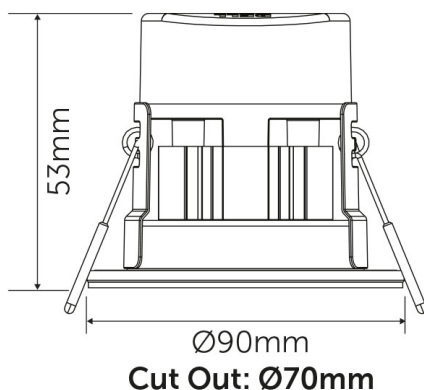

Fittings / Downlights

Firestay Duo 4/6W LED CCT Wattage Switchable Downlight Contractor Pack (x10)

The Firestay Duo LED CCT is a High Output Downlight ideal for high ceilings or any project requiring high intensity light, 4 way colour and 2 wattages switchable straight out of the box. With a 7 year product warranty, the front facing switch enables the user to seamlessly change the colour temperature (2700/3000/4000/6000K) to suit the mood of any space while the rear facing wattage switch enable you to instantly dictate the light level of any commercial or residential premises.

Technical Specification

Product Code 11377

Reference

Guarantee	7 Years
EAN	5013588113777
Commodity Code	9405423990
Country of Origin	CN
UNSPSC Code	39111515

Technical Specification

Volts (V)	220-240
Watts (W)	4/6
Colour Temp (K)	2700/3000/4000/6000
Dimmable?	1
Lumens (lm)	415-620
Candelas (cd)	565
Life Hours	50,000
Beam Angle	60°
CRI (ra)	80
Switching Cycles	100,000
Frequency (Hz)	50/60
LED Drive Current	90
Energy Consumption (kWh/1000h)	6
IP Rating	IP65

Dimensions

Height (mm)	53
Diameter (mm)	90
Downlight Cut Out (mm)	70

Packaging Information

Single Carton Height (mm)	515
Single Carton Width (mm)	227
Single Carton Depth (mm)	70
Individual Volume	0.00818
Outer Box Qty	20
Outer Box Height (mm)	540
Outer Box Width (mm)	252
Outer Box Depth (mm)	385
Outer Box Weight (kg)	11.73