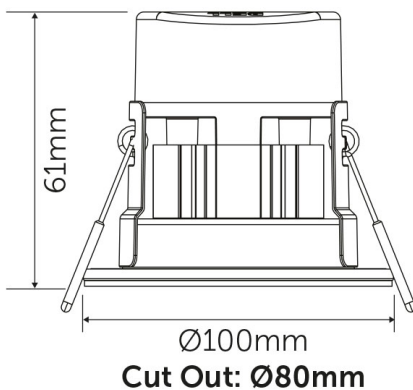

Technical Specification

Product Code	11380

Reference

Guarantee	7 Years
EAN	5013588113807
Commodity Code	9405423990
Country Of Origin	CN
UNSPSC Code	39111515