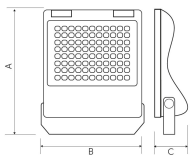

Technical Specification

	50/75/100W	100/150/200W	100/225/300W
A	35mm	447mm	495mm
B	287mm	359mm	415mm
C	65mm	75mm	75mm

Product Code 11491

Reference

Guarantee 7 Years

Country Of Origin CN

Technical Specification

Dimensions

Height (mm)	495
Width (mm)	417
Depth (mm)	75

Packaging Information

Single Carton Height (mm)	52.5
Single Carton Width (mm)	45
Single Carton Depth (mm)	11.5
Single Carton Weight (KG)	7.1
Individual Volume	0.027168750000000002