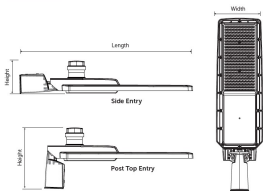

Product Code

11703

Reference

Guarantee

7 Years

EAN

5013588117034

Country Of Origin

CN

Technical Specification

Volts (V)

220-240

Watts (W)

100

Colour Temp (K)

4000

Lumens (lm)

15000

Life Hours

50,000

CRI (Ra)

85

Switching Cycles

80,000

Frequency (Hz)

50/60

LED Drive Current

117

Energy Consumption (kWh/1000h)

100

IP Rating

IP66