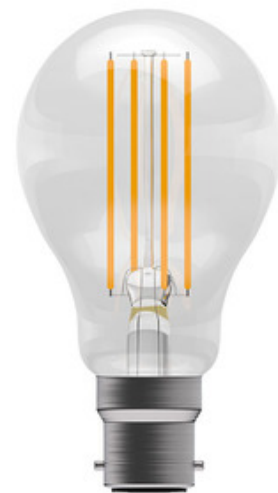

LED Filament GLS

LED 5.7W Dimmable Clear Filament GLS - BC - 2700K

Part Code: 60764

The LED Filament Range combines LED technology with the elegance of Incandescent Lamps. Creating a welcoming atmosphere with a retro feel, our LED Filament Range offers smooth dimming on rotary and digital dimming systems. The Filament GLS is an all rounder for decorative applications due to the wide range of wattages we offer.

- LED Technology with the elegance of Incandescent Lamps
- Creates a welcoming atmosphere with retro feel
- Argon gas filled to improve life
- Smooth dimming on rotary and digital dimming systems
- Full glass envelope

3 Year
Guarantee

15,000
Life Hours

90%
Energy Saving

1550
Max Lumens

LED Filament GLS

Product Category	Lamps / LED
Application	LED Filament GLS
Product Warranty	3 Years
EAN	5013588607641
Commodity Code	8539520000
Country of Origin	CN

LED Filament GLS

Additional Information

Beam Angle	300°
Cap	BC