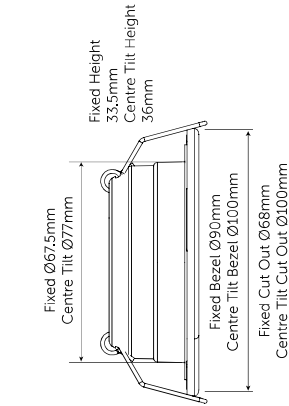

Wattage Selected	Colour Temp (K) Selected	Lumens (lm)	Candelas (cd)
4W	2700	475	380
	3000	495	400
	4000	525	415
	6000	540	425
6W	2700	640	520
	3000	671	540
	4000	725	570
	6000	740	580