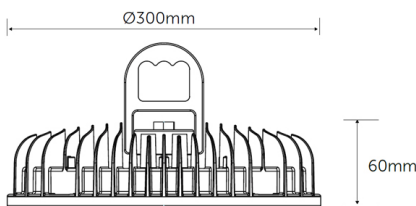

Product Code	11360

Reference

Guarantee	3 Years
EAN	5013588113609
Commodity Code	9405409990
Country of Origin	CN
UNSPSC Code	39111546

Technical Specification

Volts (V)	220-240
Watts (W)	100
Colour Temp (K)	4000
Dimmable?	0
Lumens (lm)	11000
Life Hours	30,000
Beam Angle	120°
CRI (ra)	80
Switching Cycles	30,000
Frequency (Hz)	50/60
Energy Consumption (kWh/1000h)	100
IP Rating	IP65