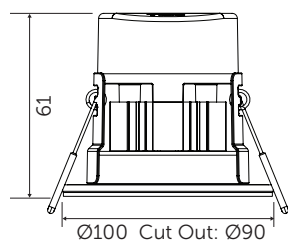

Firestay Duo

CCT 4 COLOUR / 2 WATTAGE SWITCHABLE

Integrated LED Centre Tilt Downlight

The Firestay Duo LED CCT is a High Output Downlight ideal for high ceilings or any project requiring high intensity light, 4 way colour and 2 wattages switchable straight out of the box.

With a 7 year product warranty, the front facing switch enables the user to seamlessly change the colour temperature (2700/3000/4000/6000K) to suit the mood of any space while the rear facing wattage switch enable you to instantly dictate the light level of any commercial or residential premises.

- Firestay Certification: 30, 60 and 90 minute solid joist ceilings, 30 minute I-Joist & Metal Web ceiling systems
- IP65
- Front CCT switch
- 8 in 1 Fixture: 4 colour temperatures, 2 wattages
- White Satin, Chrome, Brass, Antique Brass & Matt Black bezels available
- Part B / C / E compliant
- Tool-Free termination
- 60° Beam Angle

LMR80: Maximum 20% of lumen depreciation over rated hours.
B10: Maximum 10% of fittings failure rate over rated hours

Wattage Selected	Colour Temp (K) Selected	Lumens (lm)	Candelas (cd)
6W	2700	550	495
	3000	575	515
	4000	635	565
	6000	620	565
4W	2700	415	375
	3000	425	385
	4000	465	415
	6000	460	420

technical@belllighting.co.uk
sales@belllighting.co.uk