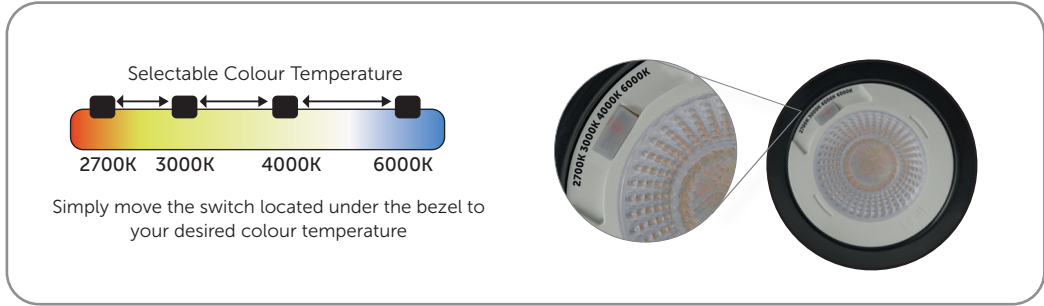

IC Rated up to 350mm insulation
GU10 Lamp & Bezels sold separately

www.belllighting.co.uk

Firestay Duo

CCT 4 COLOUR / 2 WATTAGE SWITCHABLE

Integrated LED Centre Tilt Downlight

The Firestay Duo LED CCT is a High Output Downlight ideal for high ceilings or any project requiring high intensity light, 4 way colour and 2 wattages switchable straight out of the box.

- Firestay Certification: 30, 60 and 90 minute solid joist ceilings, 30 minute I-Joist & Metal Web ceiling systems
- IP65
- Front CCT switch
- 8 in 1 Fixture: 4 colour temperatures, 2 wattages
- White Satin, Chrome, Brass, Antique Brass & Matt Black bezels available
- Part B / C / E compliant
- Tool-Free termination
- 60° Beam Angle

LMR80: Maximum 20% of lumen depreciation over rated hours.
B10: Maximum 10% of fittings failure rate over rated hours

Wattage Selected	Colour Temp (K) Selected	Lumens (lm)	Candelas (cd)
6W	2700	550	495
	3000	575	515
	4000	635	565
	6000	620	565
4W	2700	415	375
	3000	425	385
	4000	465	415
	6000	460	420

technical@belllighting.co.uk
sales@belllighting.co.uk

Firestay Duo

CCT 4 COLOUR / 2 WATTAGE SWITCHABLE

Integrated LED Centre Tilt Downlight

208

The Firestay Duo LED has an easily accessible colour selectable switch located under the bezel on the front of the downlights. Simply move the switch to select your colour temperature option.