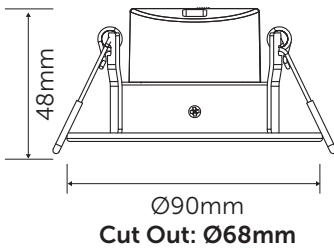

Code	Description	Colour Temperature	Lm	Cd	Beam⁰	Hrs
10690	6W Firestay Tinto Selectable Colour Switch Downlight, Dimmable, 60° Beam Angle	2.7/3/4/6000K	540-630	520	60⁰	35000
10691	White Bezel	-	-	-	-	-
10691	Black Bezel	-	-	-	-	-
10691	Chrome Bezel	-	-	-	-	-
10691	Satin Bezel	-	-	-	-	-
10695	Brass Bezel	-	-	-	-	-
10696	Antique Brass Bezel	-	-	-	-	-

technical@bellighting.co.uk
sales@bellighting.co.uk