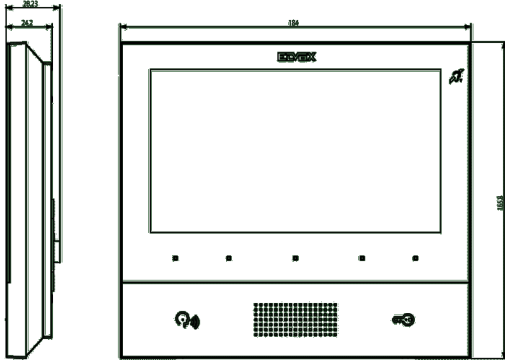

Vimar - 40605 - Tab 7 IP hands-free video entryph.white

Code	40605
Family	ELVOX Door entry / IP / Tab Series
Description	Tab 7 IP hands-free video entryph.white
Long Description	Tab 7 IP surface mounting hands-free video entryphone for IP system, with 7 in LCD display, capacitive keypad for video entry functions and intercom calls, teleloop facility for hearing aids, fixing bracket for rectangular or round box installation, PoE power supply, white
Product Status	4 - Active
Minimum order quantity	1 NR

Sheets, Manuals

[FI - Instructions sheet \(5001 kb\)](#)

[MU - User guide \(3146 kb\)](#)

Certifications

99. WEEE Directive ([download](#))

Drawings

SPACE VIEW

[download.png](#) - [download.dxf](#)

BACKSIDE VIEW

[download.png](#) - [download.dxf](#)

3D VIEW

[download.png](#) - [download.dxf](#)

Video

[Today, the future of video door.](#)

[TAB 7 IP users](#)

[Software video door entry system](#)

Open listening: Yes

Built-in summer: Yes

Colour: White

Packaging

Code 8013406293893
Quantity 1 NR
Dim. 22.3x22x8.6 [cm]
Weight 782.43 [g]

Share

Legal

Vimar reserves the right to change at any time and without notice the characteristics of the products reported.
Installation should be carried out by qualified staff in compliance with the current regulations regarding the installation of electrical equipment in the country where the products are installed.
For the terms of use of the information on the product info sheet see [conditions of use](#).